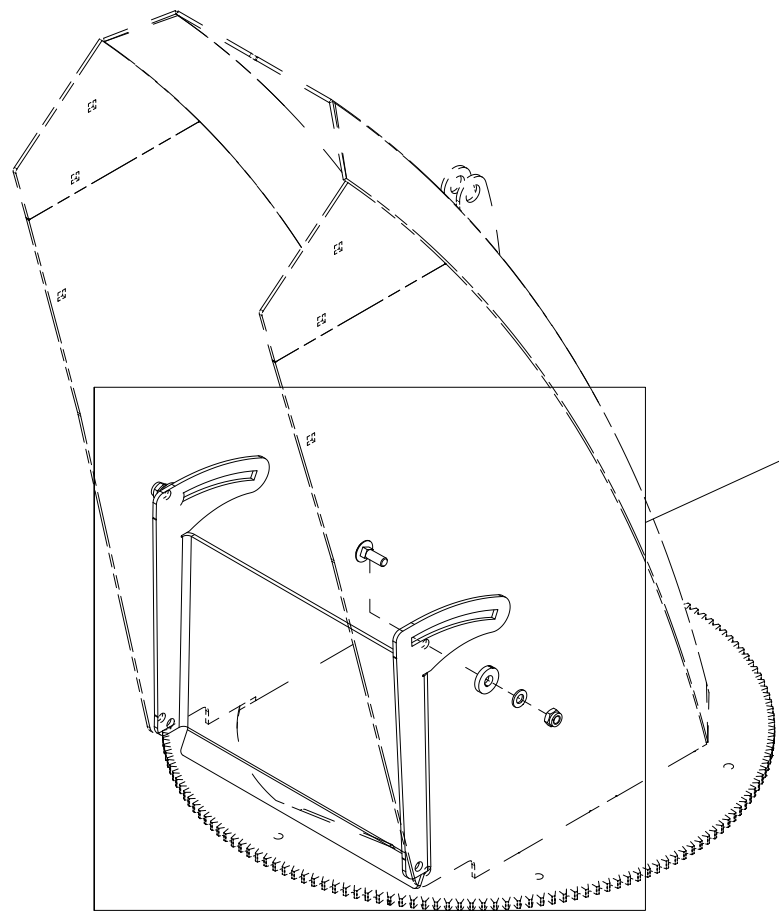

018 Control plate in spout TFP250

Pos	Qty	Article no	Designation
1	1	25311093	Spout control plate
2	2	2483610	Locking nut M10 EIZn DIN 985
3	2	2531060	Washer M10 EIZn DIN 125
4	2	2344331	Locking screw M10x30 EIZn 8.8 DIN 603
5	2	41311075	Washer Ø12,2/30x6