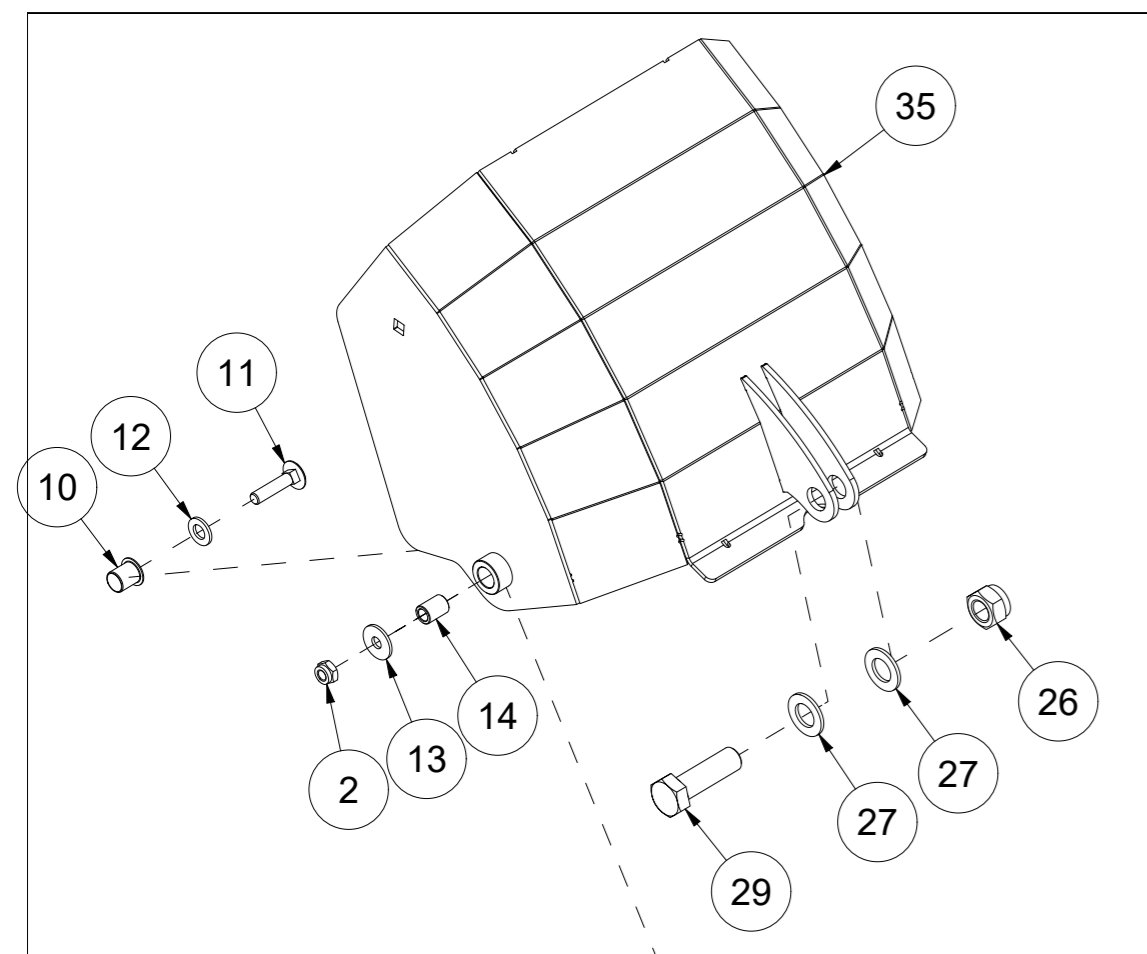

004 Ejector spout TFP250

Pos	Qty	Article no	Designation
1	23	2531060	Washer M10 EIZn DIN 125
2	12	2483610	Locking nut M10 EIZn DIN 985
3	6	2422301	Hexagon screw M10x35 EIZn 8.8 DIN 933
4	2	2344330	Locking screw M10x25 EIZn 8.8 DIN 603
5	3	2422299	Hexagon screw M10x30 EIZn 8.8 DIN 933
6	1	2935150	Adhesive label Duun 160x160
7	2	2935088	Adhesive label 90x48 Hand pinch hazard
8	1	25121014	Grate
9	2	2957754	Hexagon nipple GEK BSP 1/4" L10 ED
10	2	2245218	Plastic lining Ø18/16 Flange Ø26
11	2	2344335	Locking screw M10x45 EIZn 8.8 DIN 603
12	6	2531069	Washer M12 EIZn DIN 125
13	2	2533060	Body washer M10 EIZn DIN 9021
14	2	25311031	Bearing sleeve
15	1	25311024	Cover
16	1	2955508	Hydraulic motor 50 ccm
17	1	25311091	Cog wheel Z14 module 4
18	1	2533058	Body washer ø9/35x3 EIZn
19	1	2534047	Spring washer M8 EIZn DIN 127
20	1	2422246	Hexagon screw M8x25 EIZn 8.8 DIN 933
21	2	2483611	Locking nut M12 EIZn DIN 985
22	2	2422352	Hexagon screw M12x40 EIZn 8.8 DIN 933
23	3	2422290	Hexagon screw M10x16 EIZn 8.8 DIN 933
24	3	2534060	Spring washer M10 EIZn DIN 127
25	2	2957758	Hexagon nipple GEK BSP 1/2" L10 ED
26	2	2483615	Locking nut M20 EIZn DIN 985
27	4	2531086	Washer M20 EIZn DIN 125
28	1	2955003	Cylinde Ø32/20 SL150
29	2	2422578	Hexagon screw M20x65 EIZn 8.8 DIN 931
30	1	25311154	Hose protection L1700
31	1	25311155	Hose protection L2500
32	2	2958150	Hydraulic hose 1/4" L3000
33	2	2958151	Hydraulic hose 1/4" L3510
34	1	25311118	Spout ø600
35	1	25311119	Intermediate flap
36	1		Guide plate ejector spout TFP250
37	1	25111052	Stop rotation spout
38	1	25311023	Bracket