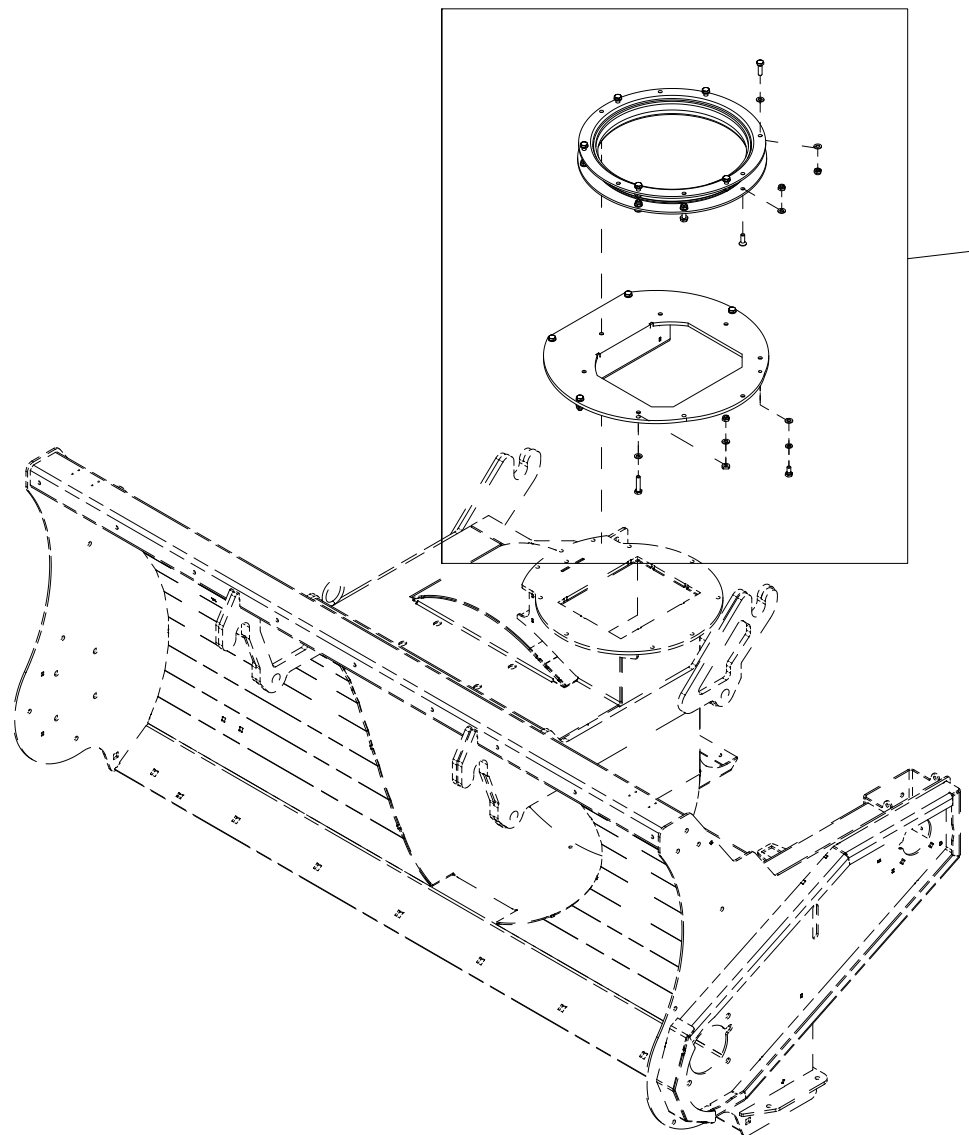

021 Triangle coupling TFP250

Pos	Qty	Article no	Designation
1	1	26101010	Triangle coupling
2	1	2556142	Linch pin Ø10x40
3	1	2526326	Top strut bolt cat. 2 Ø25,4x103

022 HMV quick coupling TFP250

Pos	Qty	Article no	Designation
1	1		HMV quick coupling

024 Adapter plate for 80 cm spout

Pos	Qty	Article no	Designation
1	1	12531136	Adapted from 90 to 80 spout
2	1	12531137	Washer Ø11/20 with straight edge
3	21	2483610	Locking nut M10 EIZn DIN 985
4	36	2531060	Washer M10 EIZn DIN 125
5	1	2534060	Spring washer M10 EIZn DIN 127
6	1	2422295	Hexagon screw M10x20 EIZn 8.8 DIN 933
7	2	2422305	Hexagon screw M10x45 EIZn 8.8 DIN 931
8	1	25111036	Ball bearing ring Ø500
9	12	2422301	Hexagon screw M10x35 EIZn 8.8 DIN 933
10	7	2472299	Unbrako countersunk head screw M10x30 EIZn DIN 7991