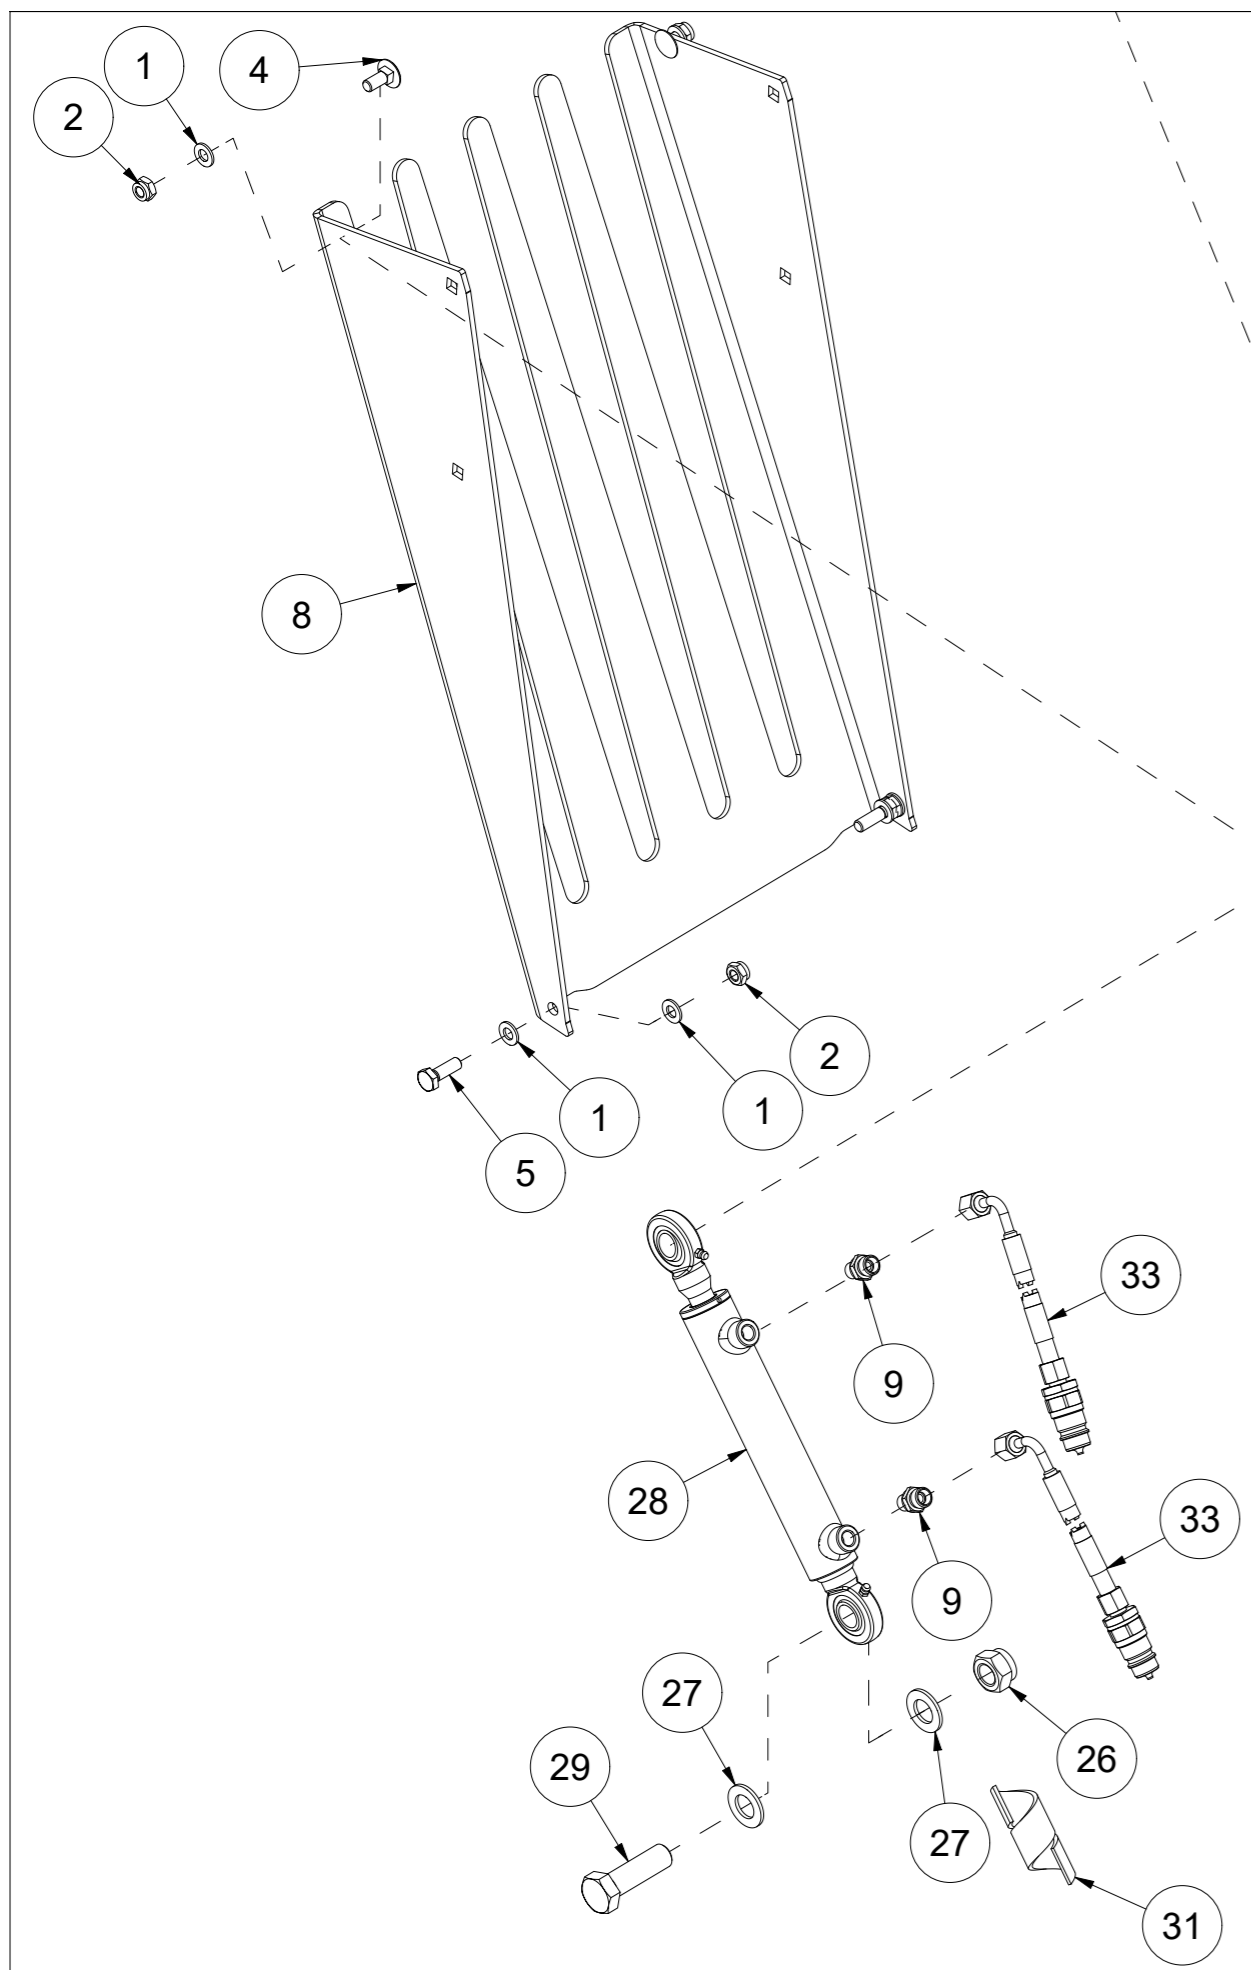

004 Ejector spout TFP250

Pos	Qty	Article no	Designation
1	23	2531060	Washer M10 EIZn DIN 125
2	12	2483610	Locking nut M10 EIZn DIN 985
3	6	2422301	Hexagon screw M10x35 EIZn 8.8 DIN 933
4	2	2344330	Locking screw M10x25 EIZn 8.8 DIN 603
5	3	2422299	Hexagon screw M10x30 EIZn 8.8 DIN 933
6	1	2935150	Adhesive label Duun 160x160
7	2	2935088	Adhesive label 90x48 Hand pinch hazard
8	1	25121014	Grate
9	2	2957754	Hexagon nipple GEK BSP 1/4" L10 ED
10	2	2245218	Plastic lining Ø18/16 Flange Ø26
11	2	2344335	Locking screw M10x45 EIZn 8.8 DIN 603
12	6	2531069	Washer M12 EIZn DIN 125
13	2	2533060	Body washer M10 EIZn DIN 9021
14	2	25311031	Bearing sleeve
15	1	25311024	Cover
16	1	2955508	Hydraulic motor 50 ccm
17	1	25311091	Cog wheel Z14 module 4
18	1	2533058	Body washer ø9/35x3 EIZn
19	1	2534047	Spring washer M8 EIZn DIN 127
20	1	2422246	Hexagon screw M8x25 EIZn 8.8 DIN 933
21	2	2483611	Locking nut M12 EIZn DIN 985
22	2	2422352	Hexagon screw M12x40 EIZn 8.8 DIN 933
23	3	2422290	Hexagon screw M10x16 EIZn 8.8 DIN 933
24	3	2534060	Spring washer M10 EIZn DIN 127
25	2	2957758	Hexagon nipple GEK BSP 1/2" L10 ED
26	2	2483615	Locking nut M20 EIZn DIN 985
27	4	2531086	Washer M20 EIZn DIN 125
28	1	2955003	Cylinde Ø32/20 SL150
29	2	2422578	Hexagon screw M20x65 EIZn 8.8 DIN 931
30	1	25311154	Hose protection L1700
31	1	25311155	Hose protection L2500
32	2	2958150	Hydraulic hose 1/4" L3000
33	2	2958151	Hydraulic hose 1/4" L3510
34	1	25311118	Spout ø600
35	1	25311119	Intermediate flap
36	1		Guide plate ejector spout TFP250
37	1	25111052	Stop rotation spout
38	1	25311023	Bracket