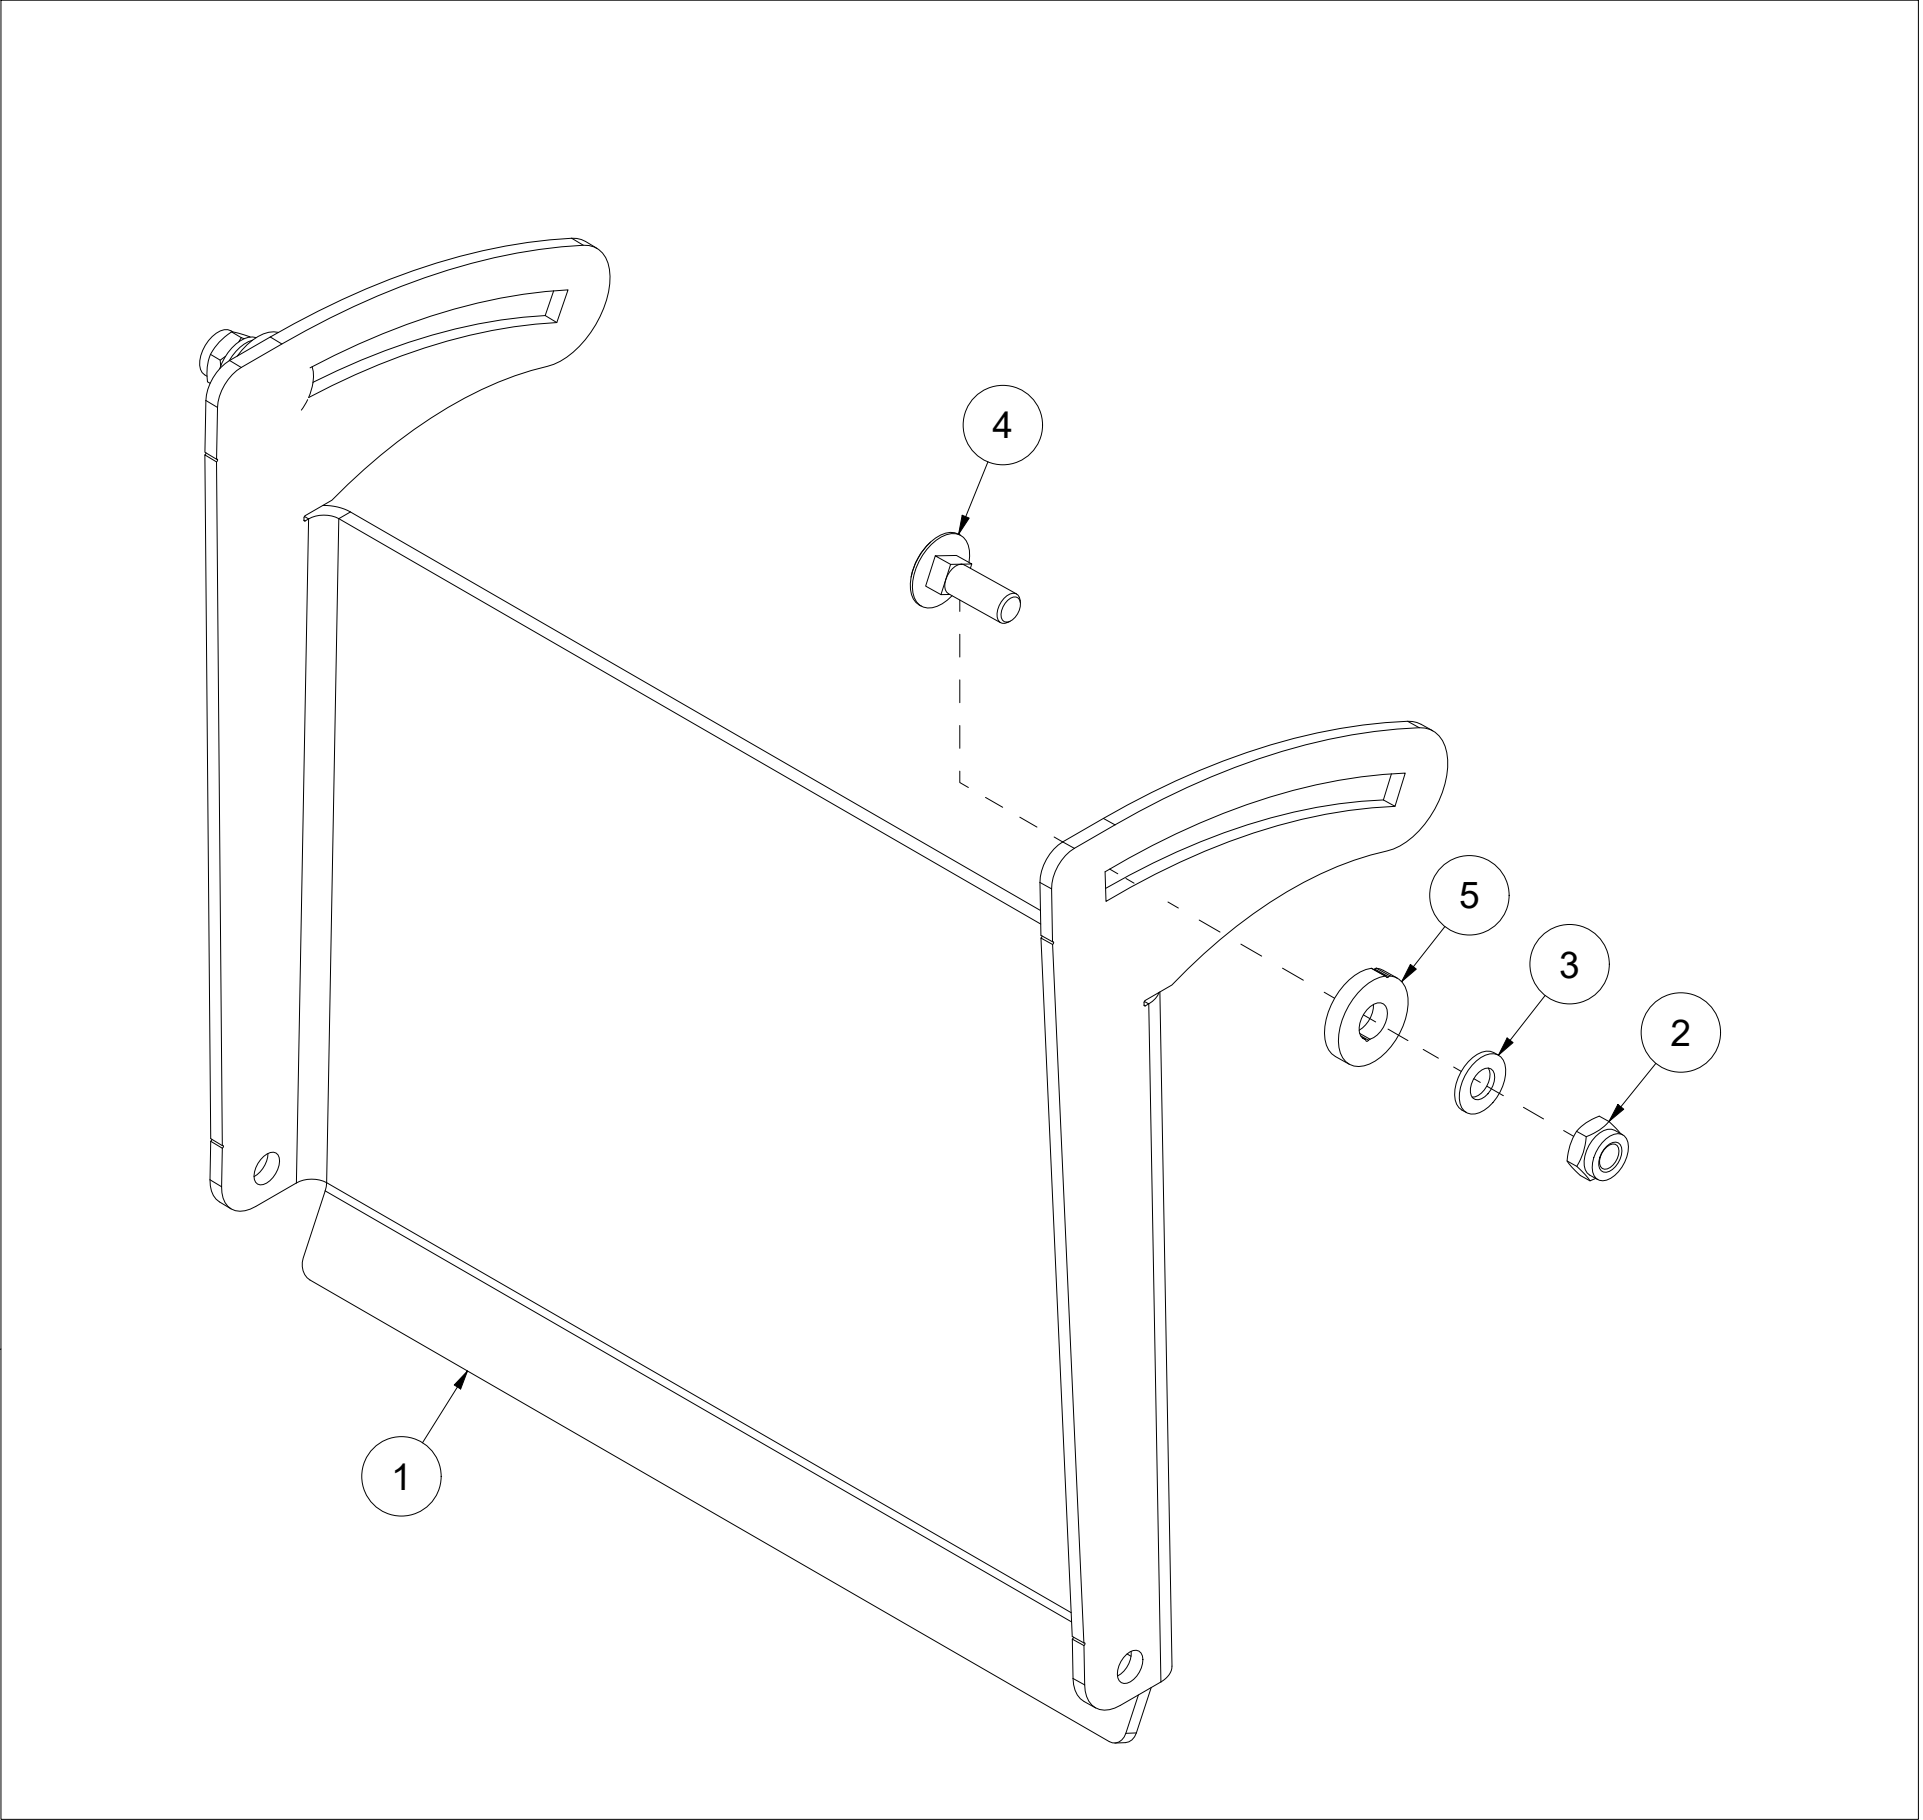

018 Control plate in spout TFP250

Pos	Qty	Article no	Designation
1	1	25311093	Spout control plate
2	2	2483610	Locking nut M10 EIZn DIN 985
3	2	2531060	Washer M10 EIZn DIN 125
4	2	2344331	Locking screw M10x30 EIZn 8.8 DIN 603
5	2	41311075	Washer Ø12,2/30x6