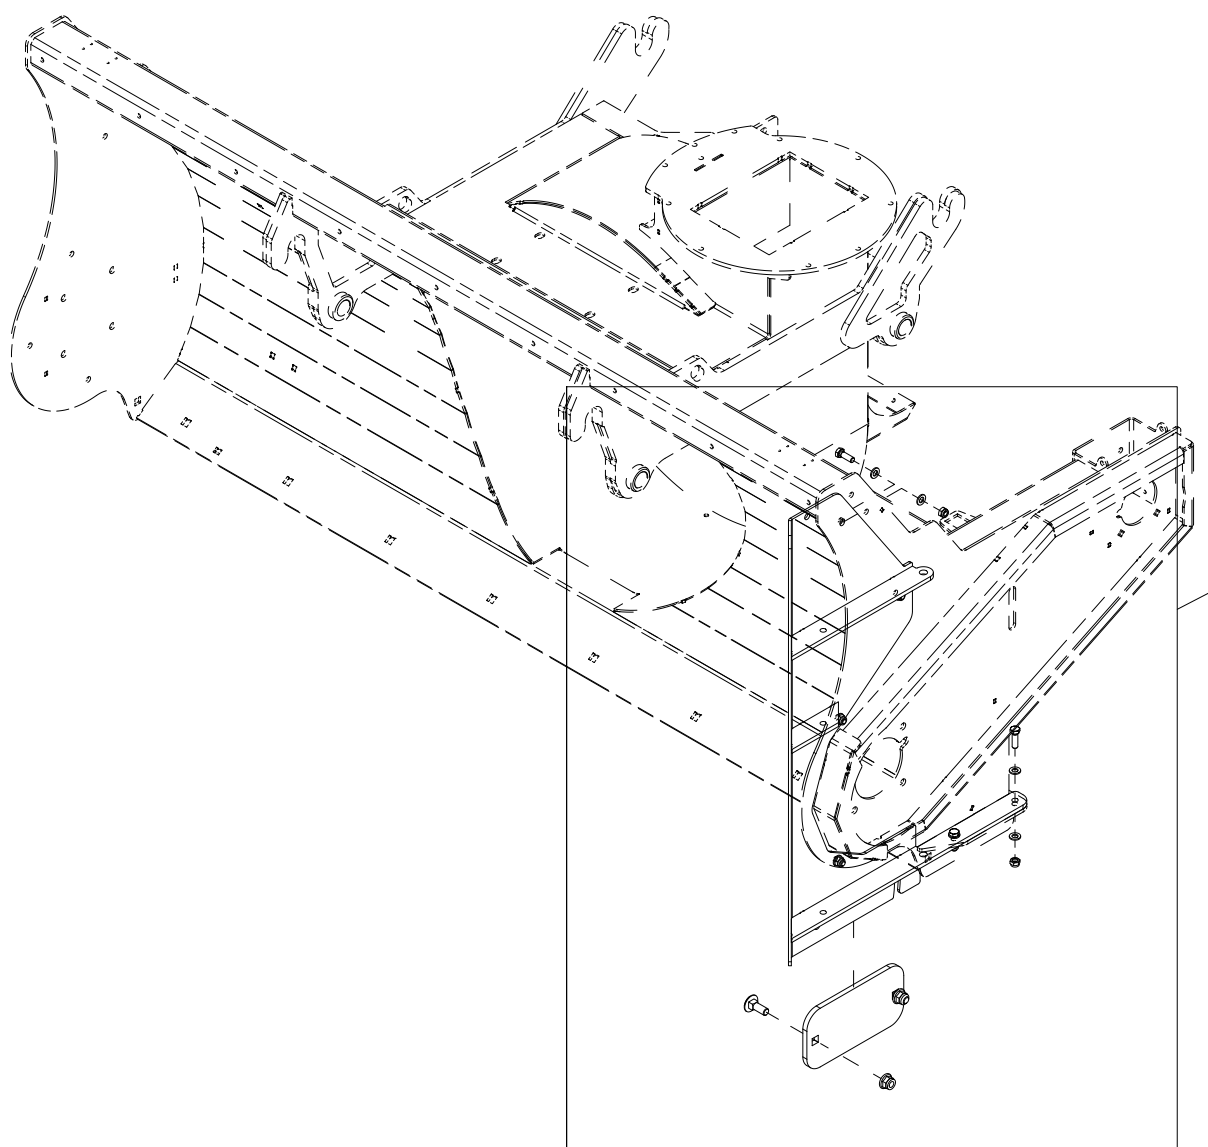

011 Left side wall TFP250

Pos	Qty	Article no	Designation
1	1	25311004	Left side wall TF250
2	6	2483611	Locking nut M12 EIZn DIN 985
3	12	2531069	Washer M12 EIZn DIN 125
4	4	2422350	Hexagon screw M12x35 EIZn 8.8 DIN 933
5	1	25201096	Wear steel 12x152x290
6	2	2344491	Locking screw M16x45 EIZn 8.8 DIN 603
7	2	2489175	Locking nut with flange M16 EIZn DIN 6926
8	2	2422352	Hexagon screw M12x40 EIZn 8.8 DIN 933