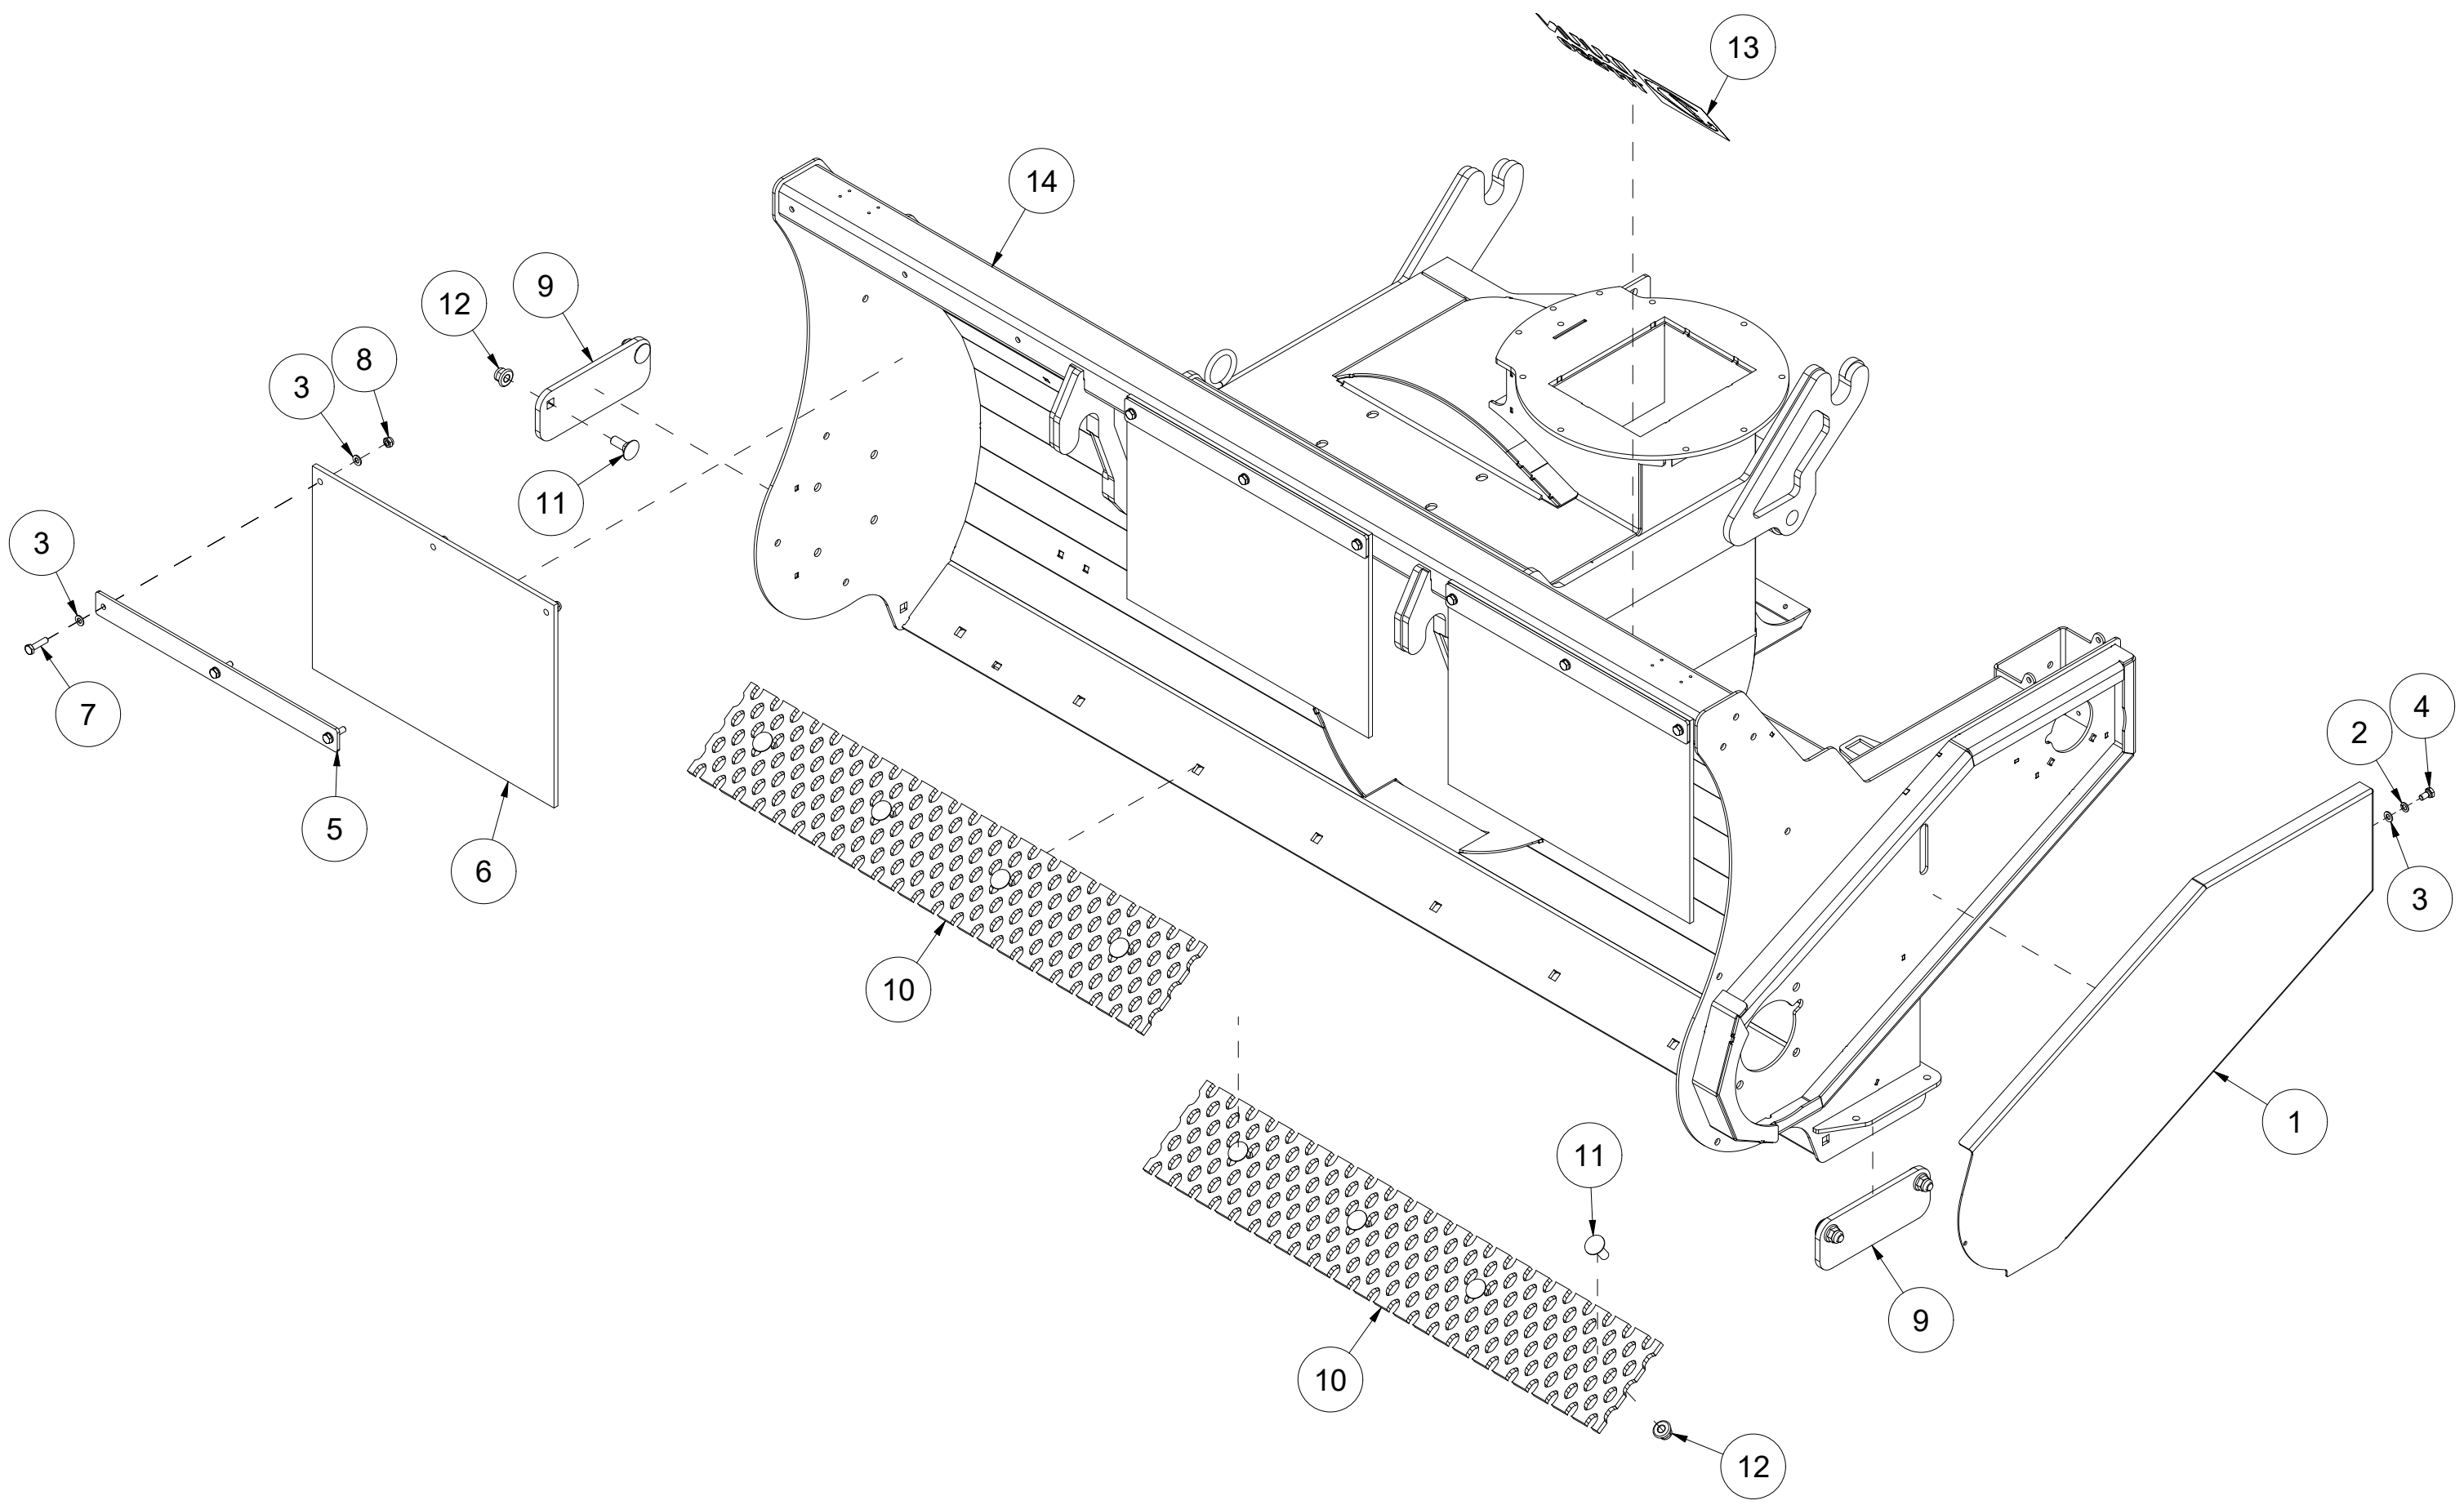

TFP250 Spare parts catalogue

Duun Industrier as
7630 Åsen, Norway
www.duun.no

001 Hull TFP250

Pos	Qty	Article no	Designation
1	1	25311014	Cover
2	1	2534060	Spring washer M10 EIZn DIN 127
3	19	2531060	Washer M10 EIZn DIN 125
4	1	2422295	Hexagon screw M10x20 EIZn 8.8 DIN 933
5	3	25311040	Clamp rail
6	3	25311039	Protective rubber
7	9	2422303	Hexagon screw M10x40 EIZn 8.8 DIN 931
8	9	2483610	Locking nut M10 EIZn DIN 985
9	2	25311075	Wear steel 12x107x283
10	2	2112240	Perforated wear steel 12x200x1165
11	12	2344491	Locking screw M16x45 EIZn 8.8 DIN 603
12	12	2489175	Locking nut with flange M16 EIZn DIN 6926
13	1	2935153	Adhesive label TFP250
14	1	25311001	Hull TF250