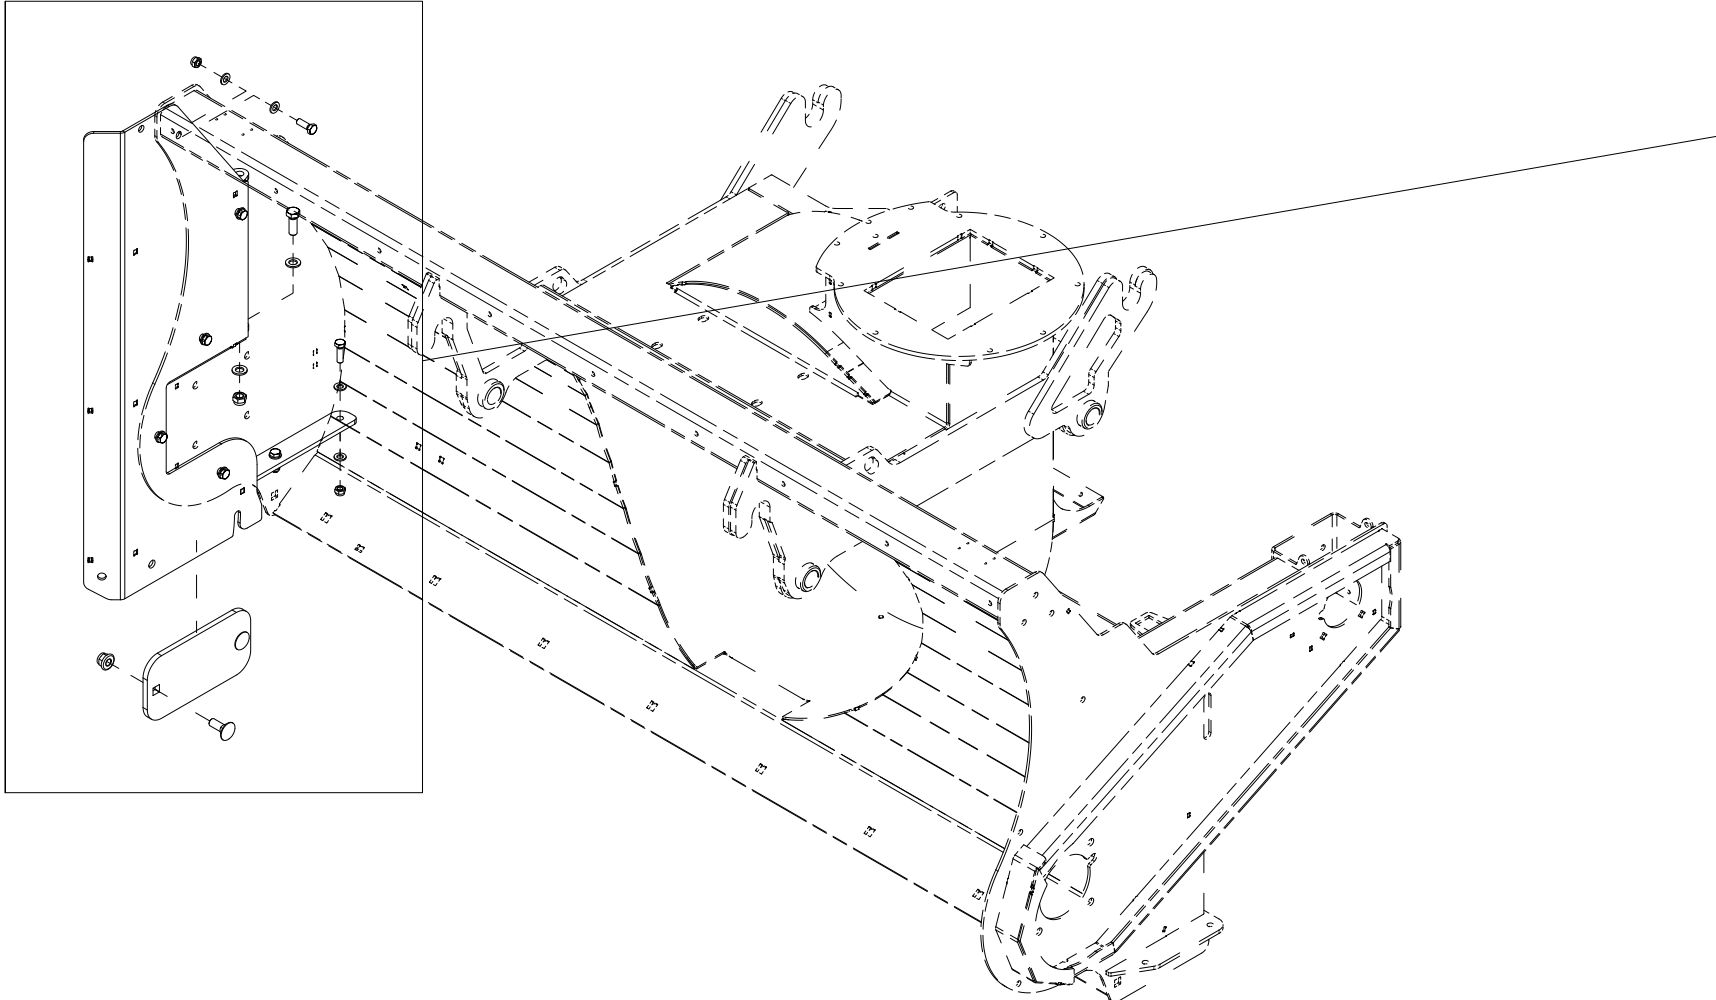

012 Right side wall TFP250

Pos	Qty	Article no	Designation
1	8	2483611	Locking nut M12 EIZn DIN 985
2	16	2531069	Washer M12 EIZn DIN 125
3	6	2422350	Hexagon screw M12x35 EIZn 8.8 DIN 933
4	1	25311005	Right side wall TF250
5	2	2531078	Washer M16 EIZn DIN 125
6	1	2483613	Locking nut M16 EIZn DIN 985
7	1	2422491	Hexagon screw M16x45 EIZn 8.8 DIN 933
8	1	25201096	Wear steel 12x152x290
9	2	2344491	Locking screw M16x45 EIZn 8.8 DIN 603
10	2	2489175	Locking nut with flange M16 EIZn DIN 6926
11	2	2422352	Hexagon screw M12x40 EIZn 8.8 DIN 933