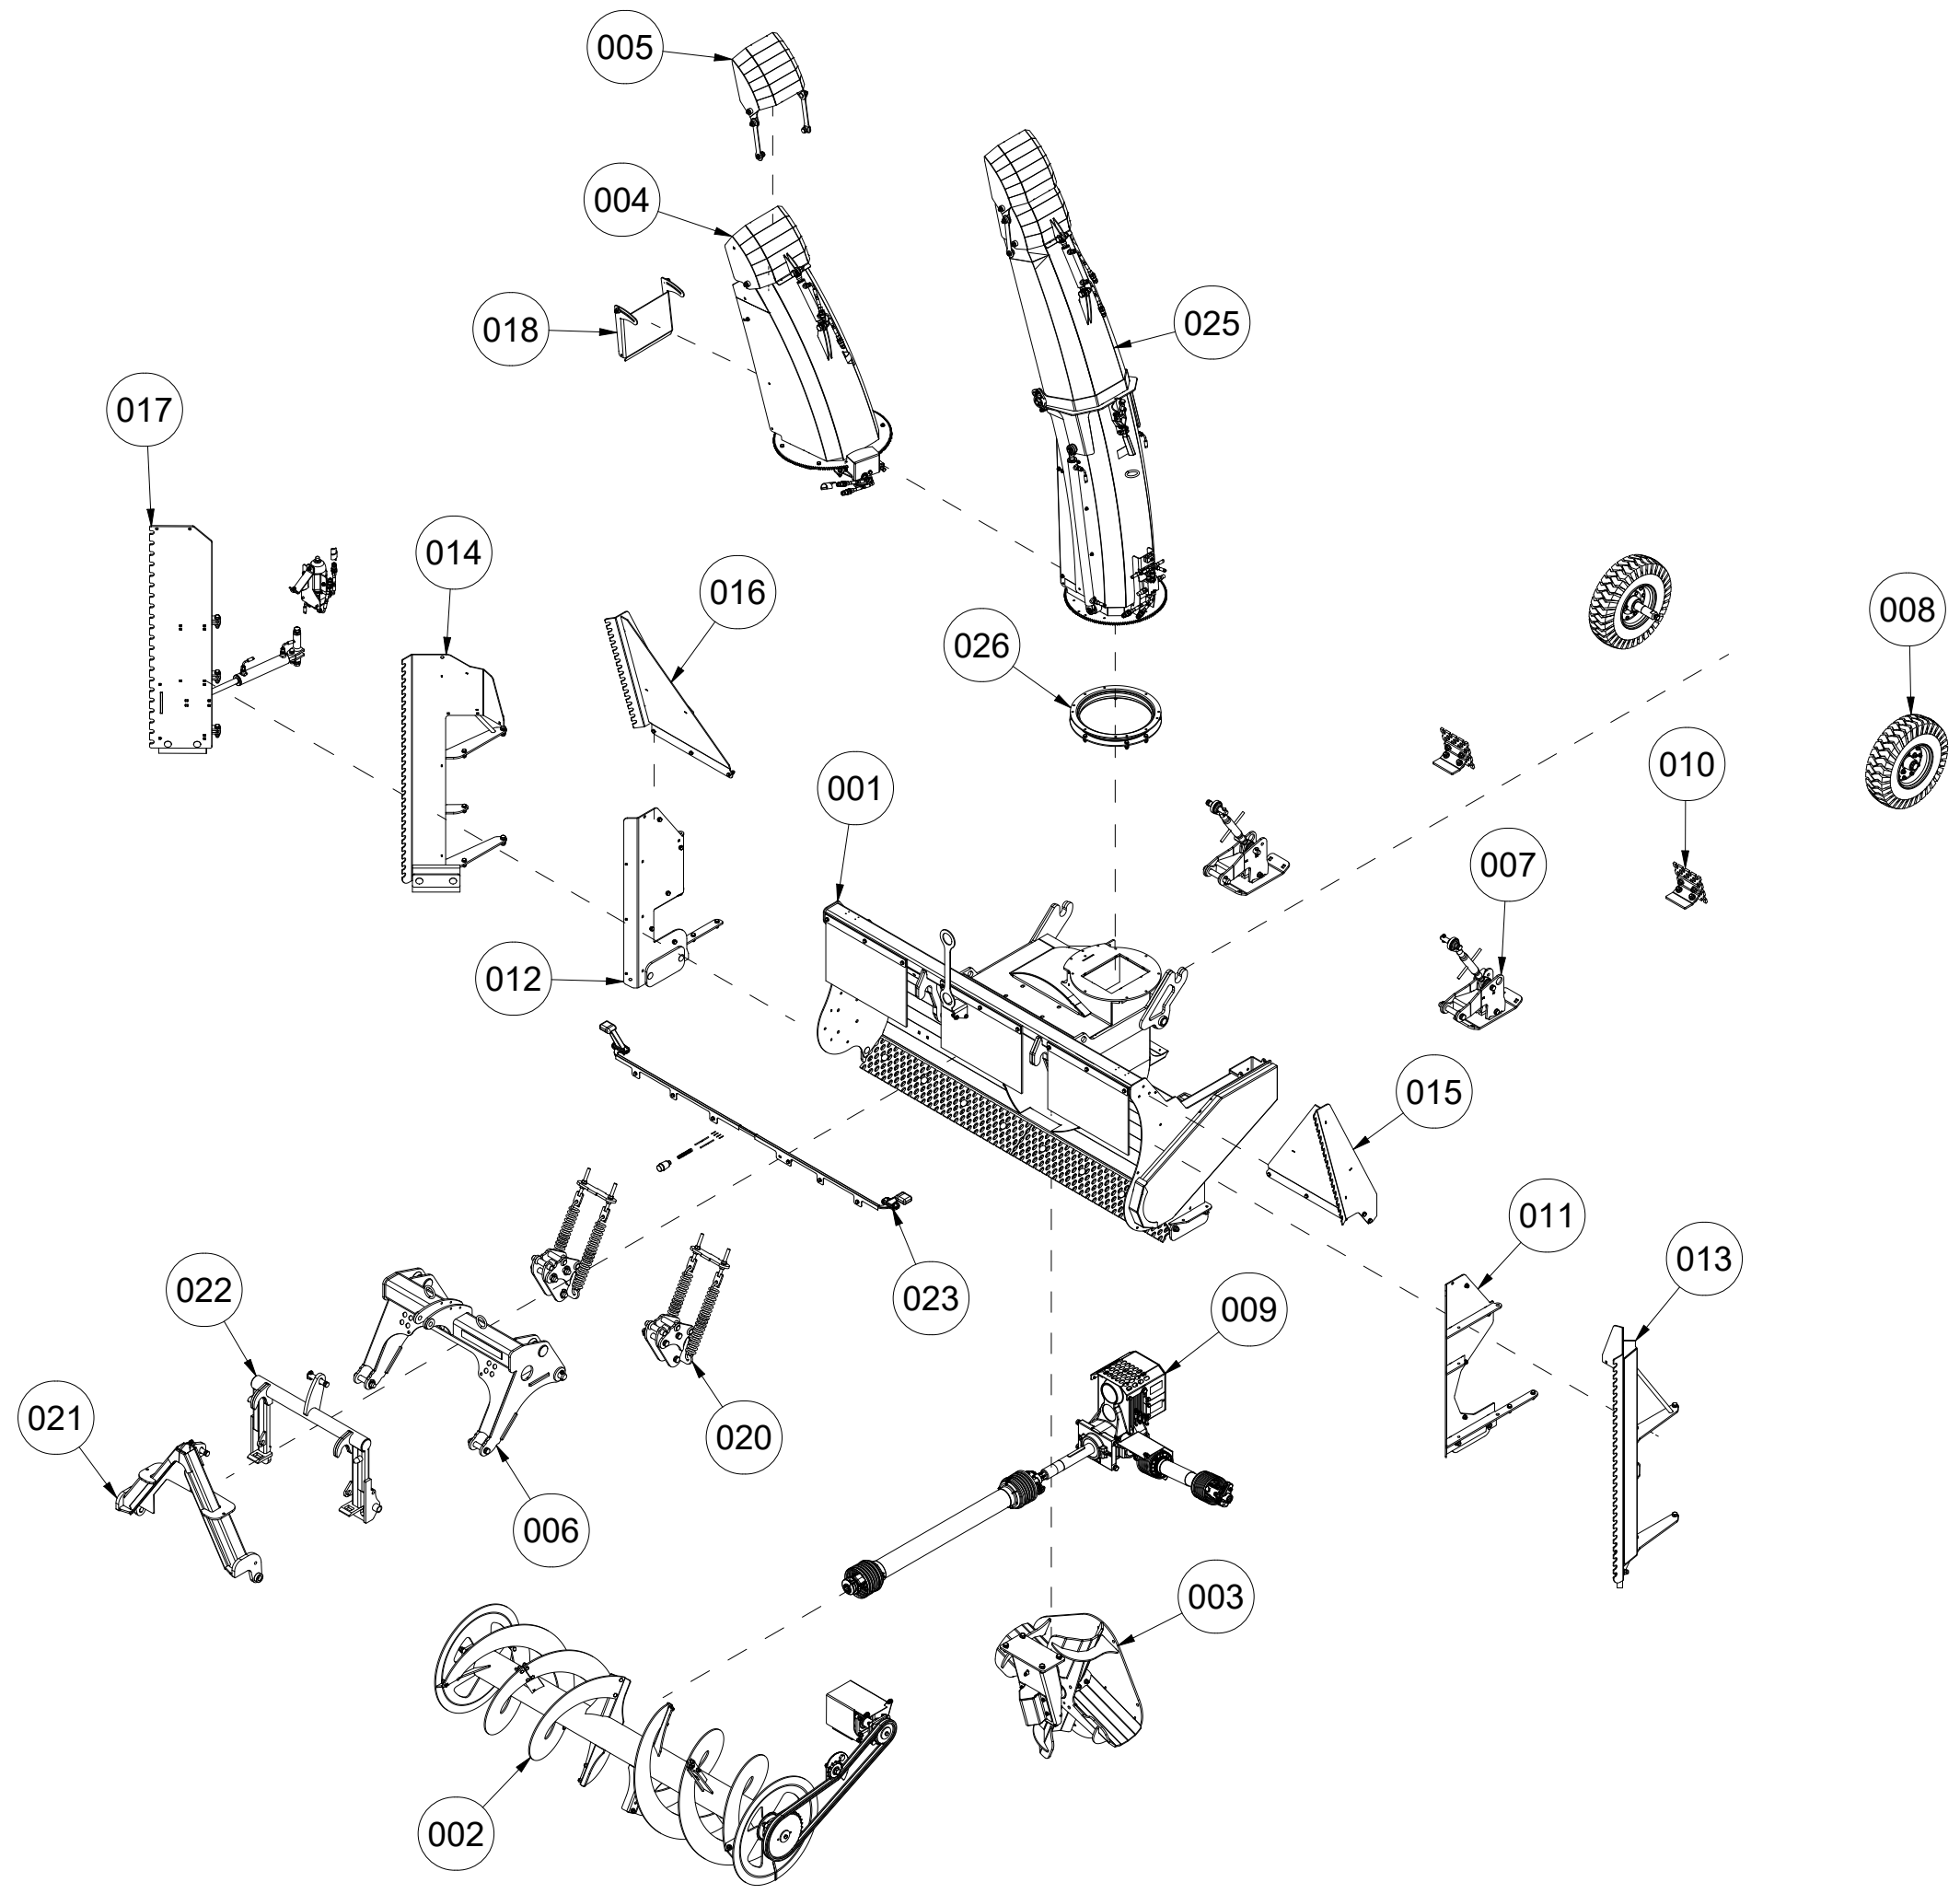

TFP250 Spare parts catalogue

Duun Industrier as
7630 Åsen, Norway
www.duun.no

001 Hull TFP250

Pos	Qty	Article no	Designation
1	1	25311014	Cover
2	1	2534060	Spring washer M10 EIZn DIN 127
3	19	2531060	Washer M10 EIZn DIN 125
4	1	2422295	Hexagon screw M10x20 EIZn 8.8 DIN 933
5	3	25311040	Clamp rail
6	3	25311039	Protective rubber
7	9	2422303	Hexagon screw M10x40 EIZn 8.8 DIN 931
8	9	2483610	Locking nut M10 EIZn DIN 985
9	2	25311075	Wear steel 12x107x283
10	2	2112240	Perforated wear steel 12x200x1165
11	12	2344491	Locking screw M16x45 EIZn 8.8 DIN 603
12	12	2489175	Locking nut with flange M16 EIZn DIN 6926
13	1	2935153	Adhesive label TFP250
14	1	25311001	Hull TF250