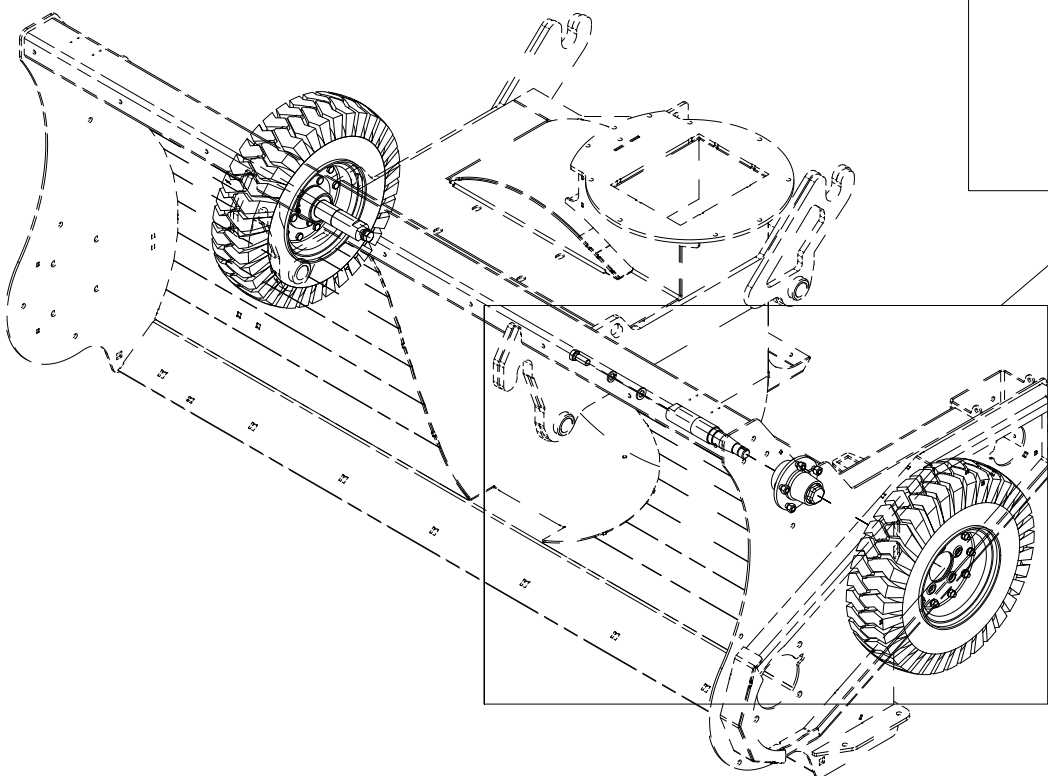

008 Support wheel TFP250

Pos	Qty	Article no	Designation
1	2	2941520	Wheel 6.00x9 10L Compl. w/rim
2	2	2531078	Washer M16 ElZn DIN 125
3	2	2534078	Spring washer M16 ElZn DIN 127
4	2	2422489	Hexagon screw M16x40 ElZn 8.8 DIN 933
5	2	2941621	Hub no. 21 without shaft pin
6	2	25211033	Axle pin for wheels