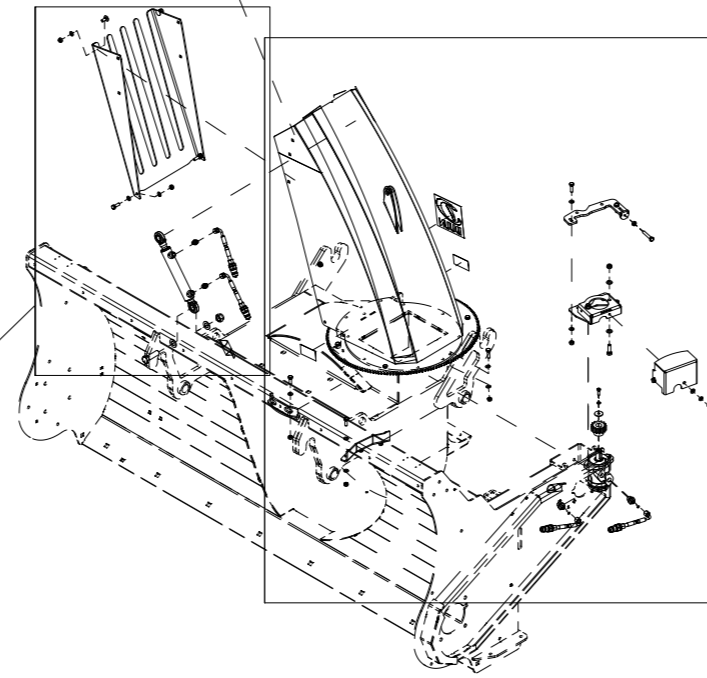

004 Ejector spout TFP250

Pos	Qty	Article no	Designation
1	23	2531060	Washer M10 EIZn DIN 125
2	12	2483610	Locking nut M10 EIZn DIN 985
3	6	2422301	Hexagon screw M10x35 EIZn 8.8 DIN 933
4	2	2344330	Locking screw M10x25 EIZn 8.8 DIN 603
5	3	2422299	Hexagon screw M10x30 EIZn 8.8 DIN 933
6	1	2935150	Adhesive label Duun 160x160
7	2	2935088	Adhesive label 90x48 Hand pinch hazard
8	1	25121014	Grate
9	2	2957754	Hexagon nipple GEK BSP 1/4" L10 ED
10	2	2245218	Plastic lining Ø18/16 Flange Ø26
11	2	2344335	Locking screw M10x45 EIZn 8.8 DIN 603
12	6	2531069	Washer M12 EIZn DIN 125
13	2	2533060	Body washer M10 EIZn DIN 9021
14	2	25311031	Bearing sleeve
15	1	25311024	Cover
16	1	2955508	Hydraulic motor 50 ccm
17	1	25311091	Cog wheel Z14 module 4
18	1	2533058	Body washer ø9/35x3 EIZn
19	1	2534047	Spring washer M8 EIZn DIN 127
20	1	2422246	Hexagon screw M8x25 EIZn 8.8 DIN 933
21	2	2483611	Locking nut M12 EIZn DIN 985
22	2	2422352	Hexagon screw M12x40 EIZn 8.8 DIN 933
23	3	2422290	Hexagon screw M10x16 EIZn 8.8 DIN 933
24	3	2534060	Spring washer M10 EIZn DIN 127
25	2	2957758	Hexagon nipple GEK BSP 1/2" L10 ED
26	2	2483615	Locking nut M20 EIZn DIN 985
27	4	2531086	Washer M20 EIZn DIN 125
28	1	2955003	Cylinde Ø32/20 SL150
29	2	2422578	Hexagon screw M20x65 EIZn 8.8 DIN 931
30	1	25311154	Hose protection L1700
31	1	25311155	Hose protection L2500
32	2	2958150	Hydraulic hose 1/4" L3000
33	2	2958151	Hydraulic hose 1/4" L3510
34	1	25311118	Spout ø600
35	1	25311119	Intermediate flap
36	1		Guide plate ejector spout TFP250
37	1	25111052	Stop rotation spout
38	1	25311023	Bracket