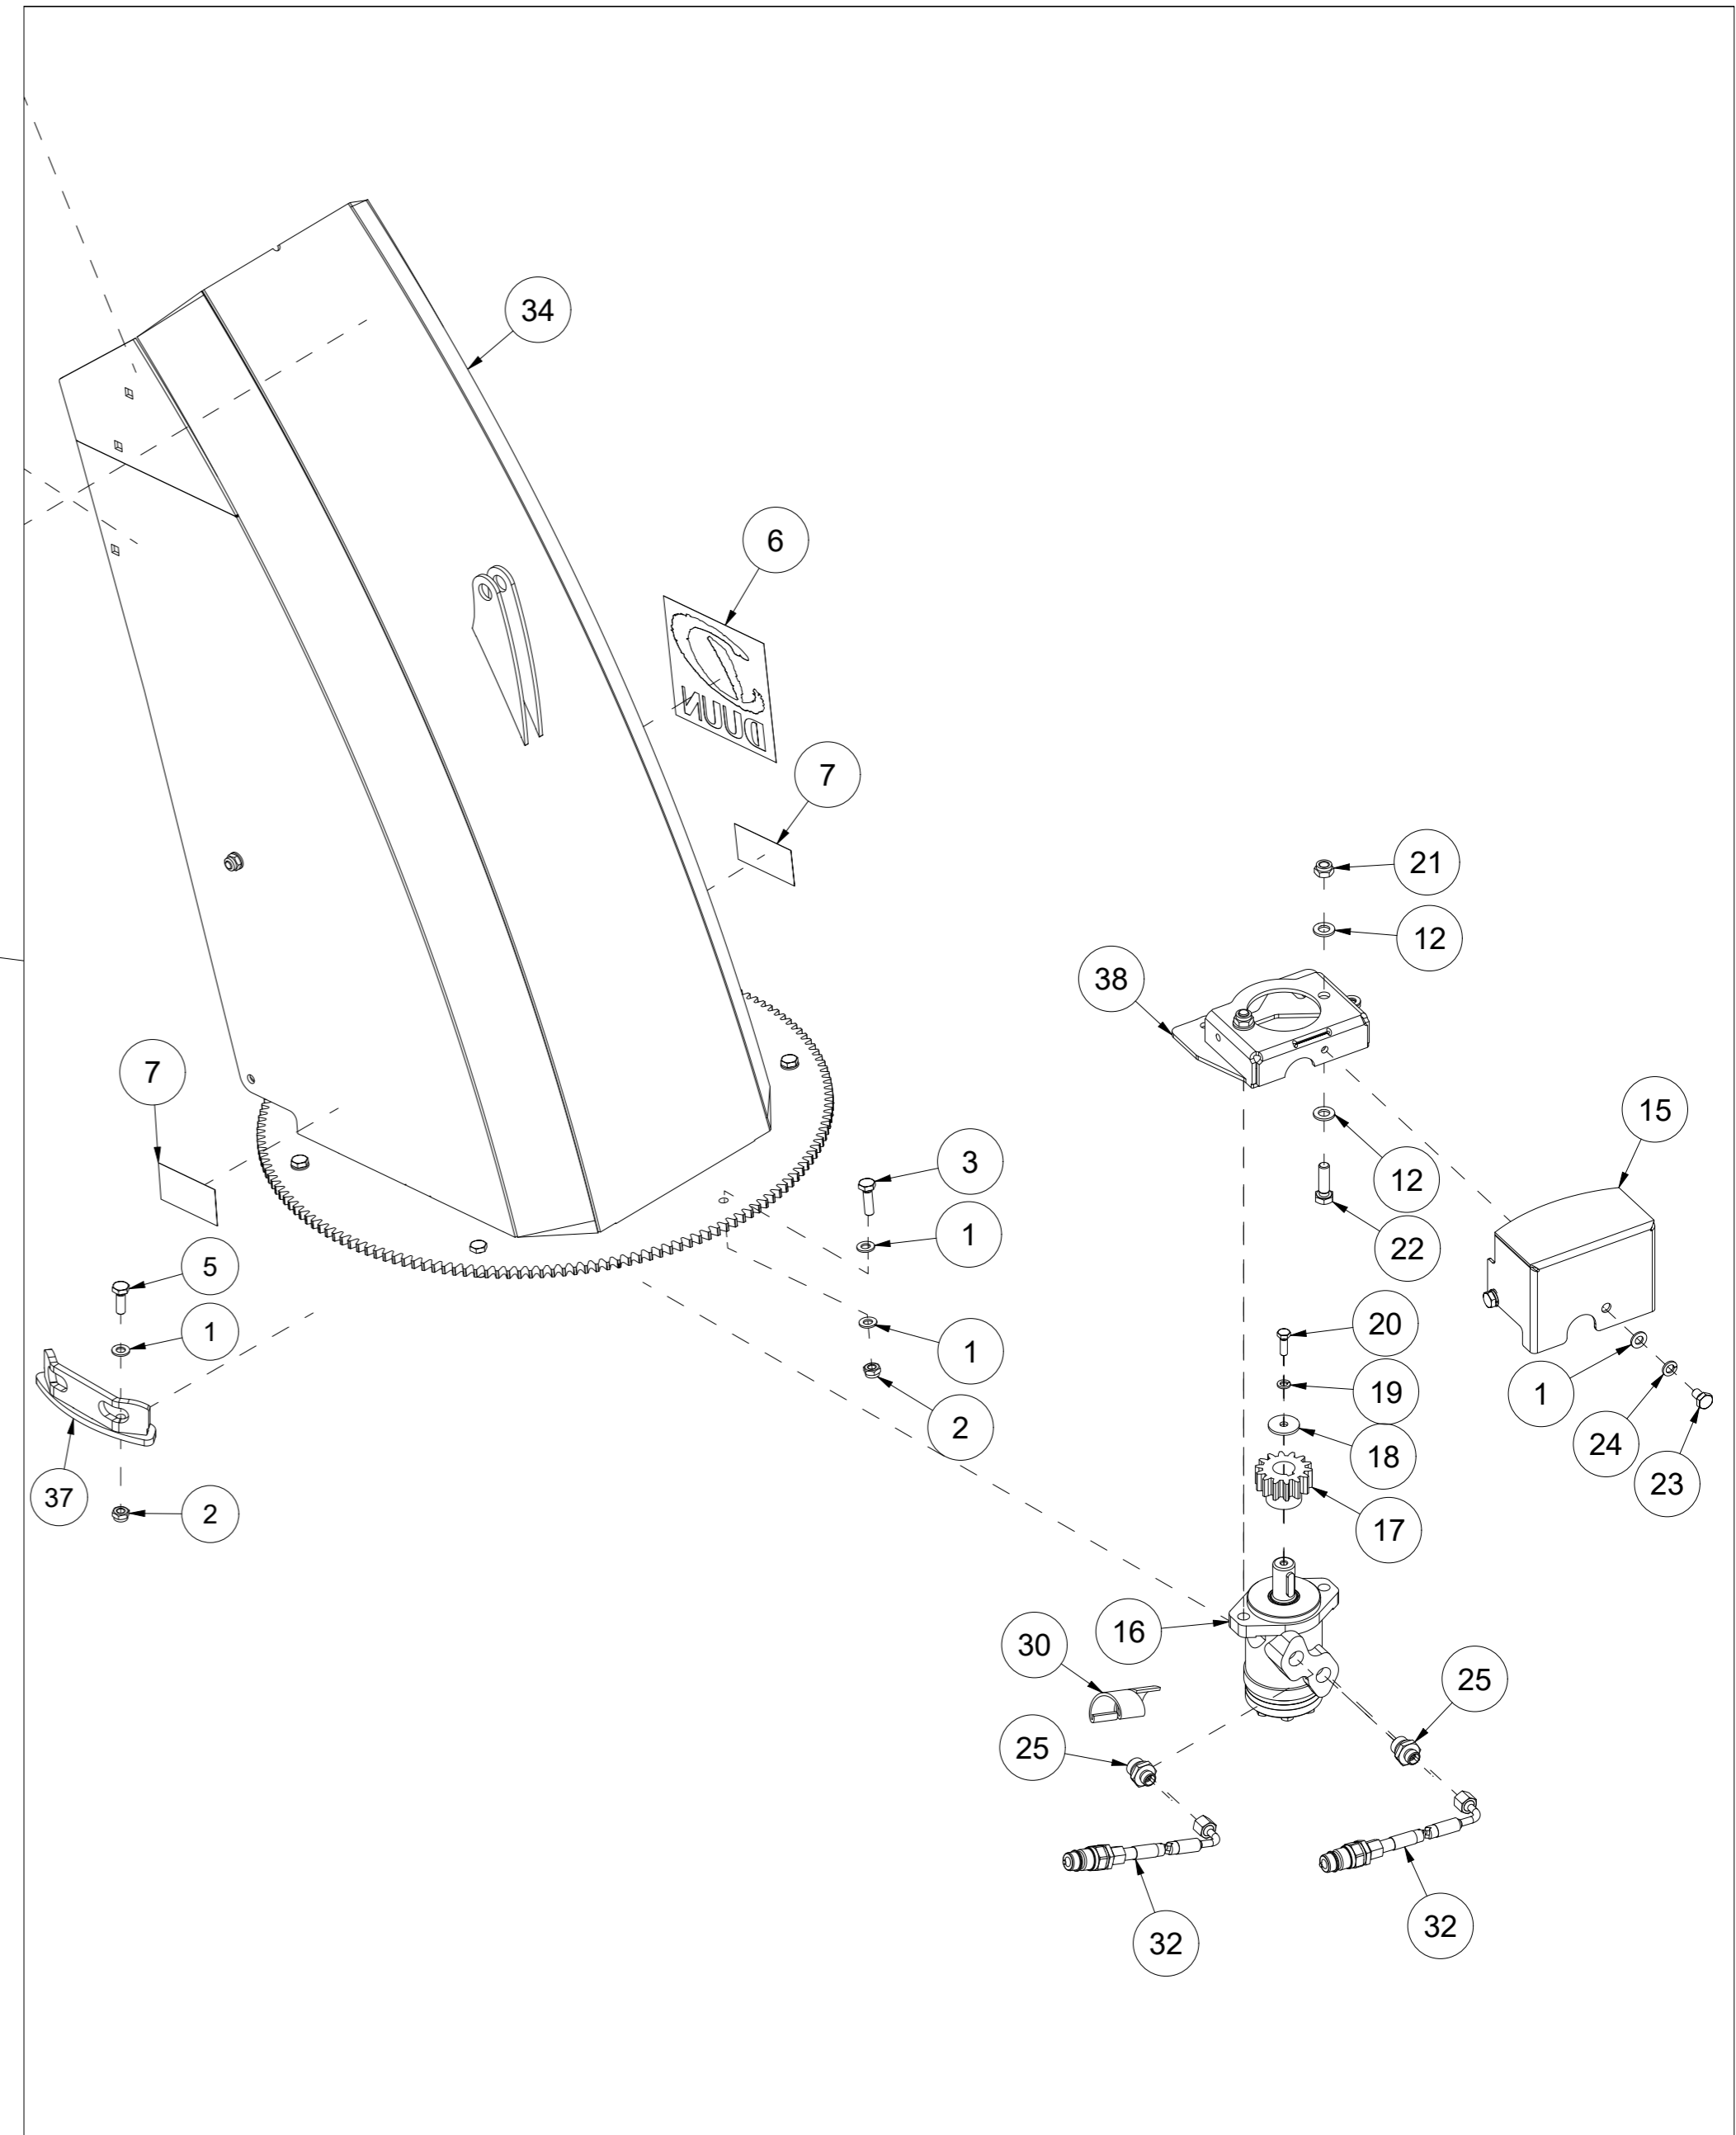

004 Ejector spout TFP250

Pos	Qty	Article no	Designation
1	23	2531060	Washer M10 EIZn DIN 125
2	12	2483610	Locking nut M10 EIZn DIN 985
3	6	2422301	Hexagon screw M10x35 EIZn 8.8 DIN 933
4	2	2344330	Locking screw M10x25 EIZn 8.8 DIN 603
5	3	2422299	Hexagon screw M10x30 EIZn 8.8 DIN 933
6	1	2935150	Adhesive label Duun 160x160
7	2	2935088	Adhesive label 90x48 Hand pinch hazard
8	1	25121014	Grate
9	2	2957754	Hexagon nipple GEK BSP 1/4" L10 ED
10	2	2245218	Plastic lining Ø18/16 Flange Ø26
11	2	2344335	Locking screw M10x45 EIZn 8.8 DIN 603
12	6	2531069	Washer M12 EIZn DIN 125
13	2	2533060	Body washer M10 EIZn DIN 9021
14	2	25311031	Bearing sleeve
15	1	25311024	Cover
16	1	2955508	Hydraulic motor 50 ccm
17	1	25311091	Cog wheel Z14 module 4
18	1	2533058	Body washer ø9/35x3 EIZn
19	1	2534047	Spring washer M8 EIZn DIN 127
20	1	2422246	Hexagon screw M8x25 EIZn 8.8 DIN 933
21	2	2483611	Locking nut M12 EIZn DIN 985
22	2	2422352	Hexagon screw M12x40 EIZn 8.8 DIN 933
23	3	2422290	Hexagon screw M10x16 EIZn 8.8 DIN 933
24	3	2534060	Spring washer M10 EIZn DIN 127
25	2	2957758	Hexagon nipple GEK BSP 1/2" L10 ED
26	2	2483615	Locking nut M20 EIZn DIN 985
27	4	2531086	Washer M20 EIZn DIN 125
28	1	2955003	Cylinde Ø32/20 SL150
29	2	2422578	Hexagon screw M20x65 EIZn 8.8 DIN 931
30	1	25311154	Hose protection L1700
31	1	25311155	Hose protection L2500
32	2	2958150	Hydraulic hose 1/4" L3000
33	2	2958151	Hydraulic hose 1/4" L3510
34	1	25311118	Spout ø600
35	1	25311119	Intermediate flap
36	1		Guide plate ejector spout TFP250
37	1	25111052	Stop rotation spout
38	1	25311023	Bracket