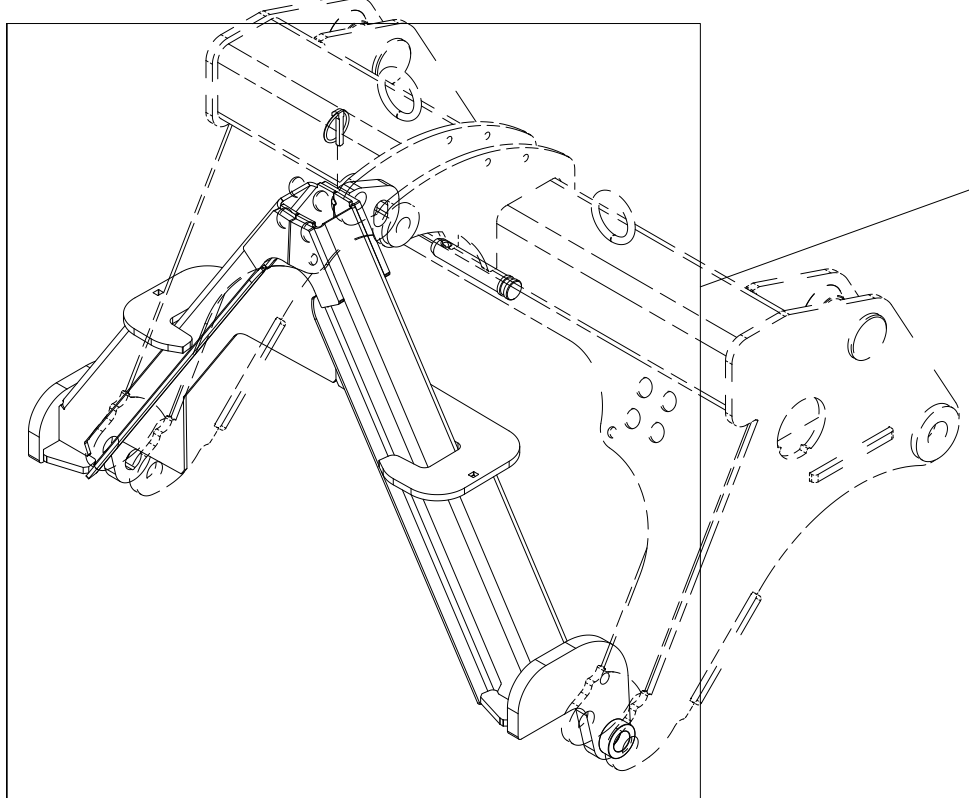

021 Triangle coupling TFP250

Pos	Qty	Article no	Designation
1	1	26101010	Triangle coupling
2	1	2556142	Linch pin Ø10x40
3	1	2526326	Top strut bolt cat. 2 Ø25,4x103