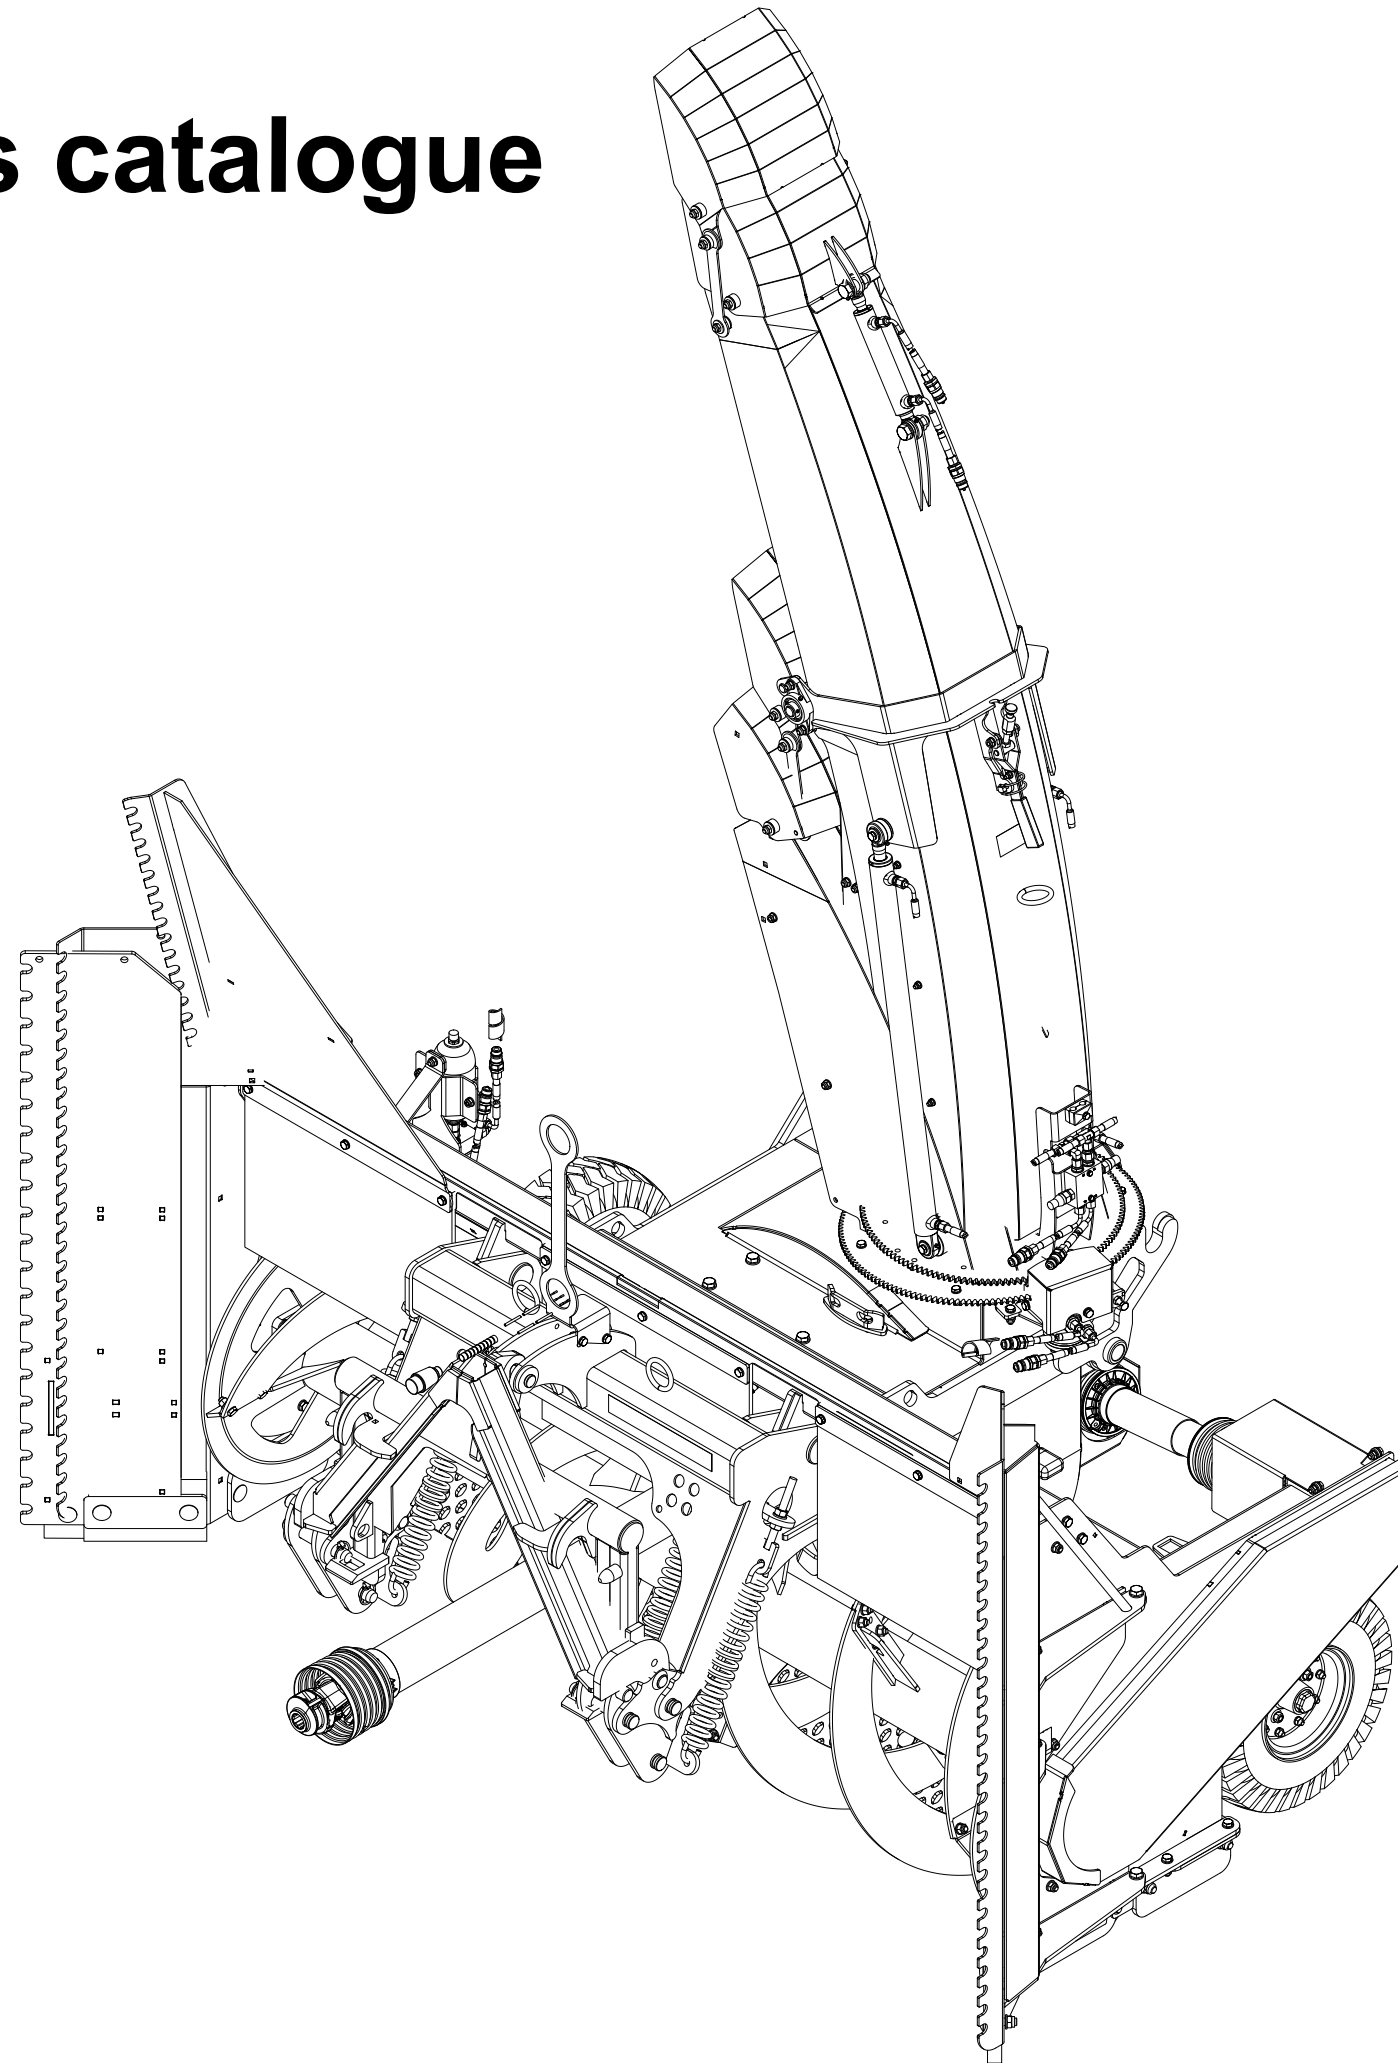

TFP250 Spare parts catalogue

Duun Industrier as
7630 Åsen, Norway
www.duun.no

001 Hull TFP250

Pos	Qty	Article no	Designation
1	1	25311014	Cover
2	1	2534060	Spring washer M10 EIZn DIN 127
3	19	2531060	Washer M10 EIZn DIN 125
4	1	2422295	Hexagon screw M10x20 EIZn 8.8 DIN 933
5	3	25311040	Clamp rail
6	3	25311039	Protective rubber
7	9	2422303	Hexagon screw M10x40 EIZn 8.8 DIN 931
8	9	2483610	Locking nut M10 EIZn DIN 985
9	2	25311075	Wear steel 12x107x283
10	2	2112240	Perforated wear steel 12x200x1165
11	12	2344491	Locking screw M16x45 EIZn 8.8 DIN 603
12	12	2489175	Locking nut with flange M16 EIZn DIN 6926
13	1	2935153	Adhesive label TFP250
14	1	25311001	Hull TF250