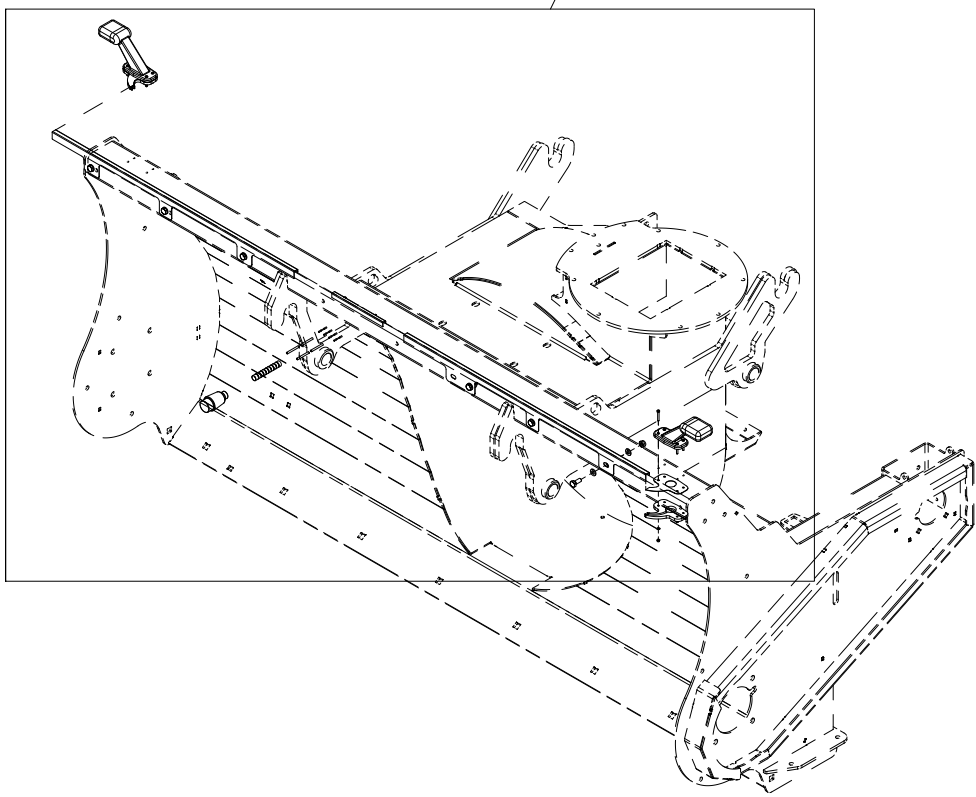

023 Marking light TFP250

Pos	Qty	Article no	Designation
1	2	25311129	Underlay plate
2	2	25311131	Sealing plate
3	8	2531023	Washer M4 EIZn DIN 125
4	8	2483606	Locking nut M4 EIZn DIN 985
5	8	2477143	Unbrako cylinder screw M4x30 EIZn DIN 912
6	1	25311128	Right side cover
7	6	2422297	Hexagon screw M10x25 EIZn 8.8 DIN 933
8	12	2531060	Washer M10 EIZn DIN 125
9	6	2483610	Locking nut M10 EIZn DIN 985
10	1	25311134	Extender
11	1	25311130	Left side cover
12	1	4321703	Plug connector 7-pin, male
13	2	25311135	Cable 2x0.75mm2 black PVC L3700
14	1	4421031	Right horizontal marker light 12V
15	1	4421035	Left horizontal marker light 12V
16	4	4121048	Splicing piece cable shrink sleeve
17	1	25311163	Hose protection 16mm L2400