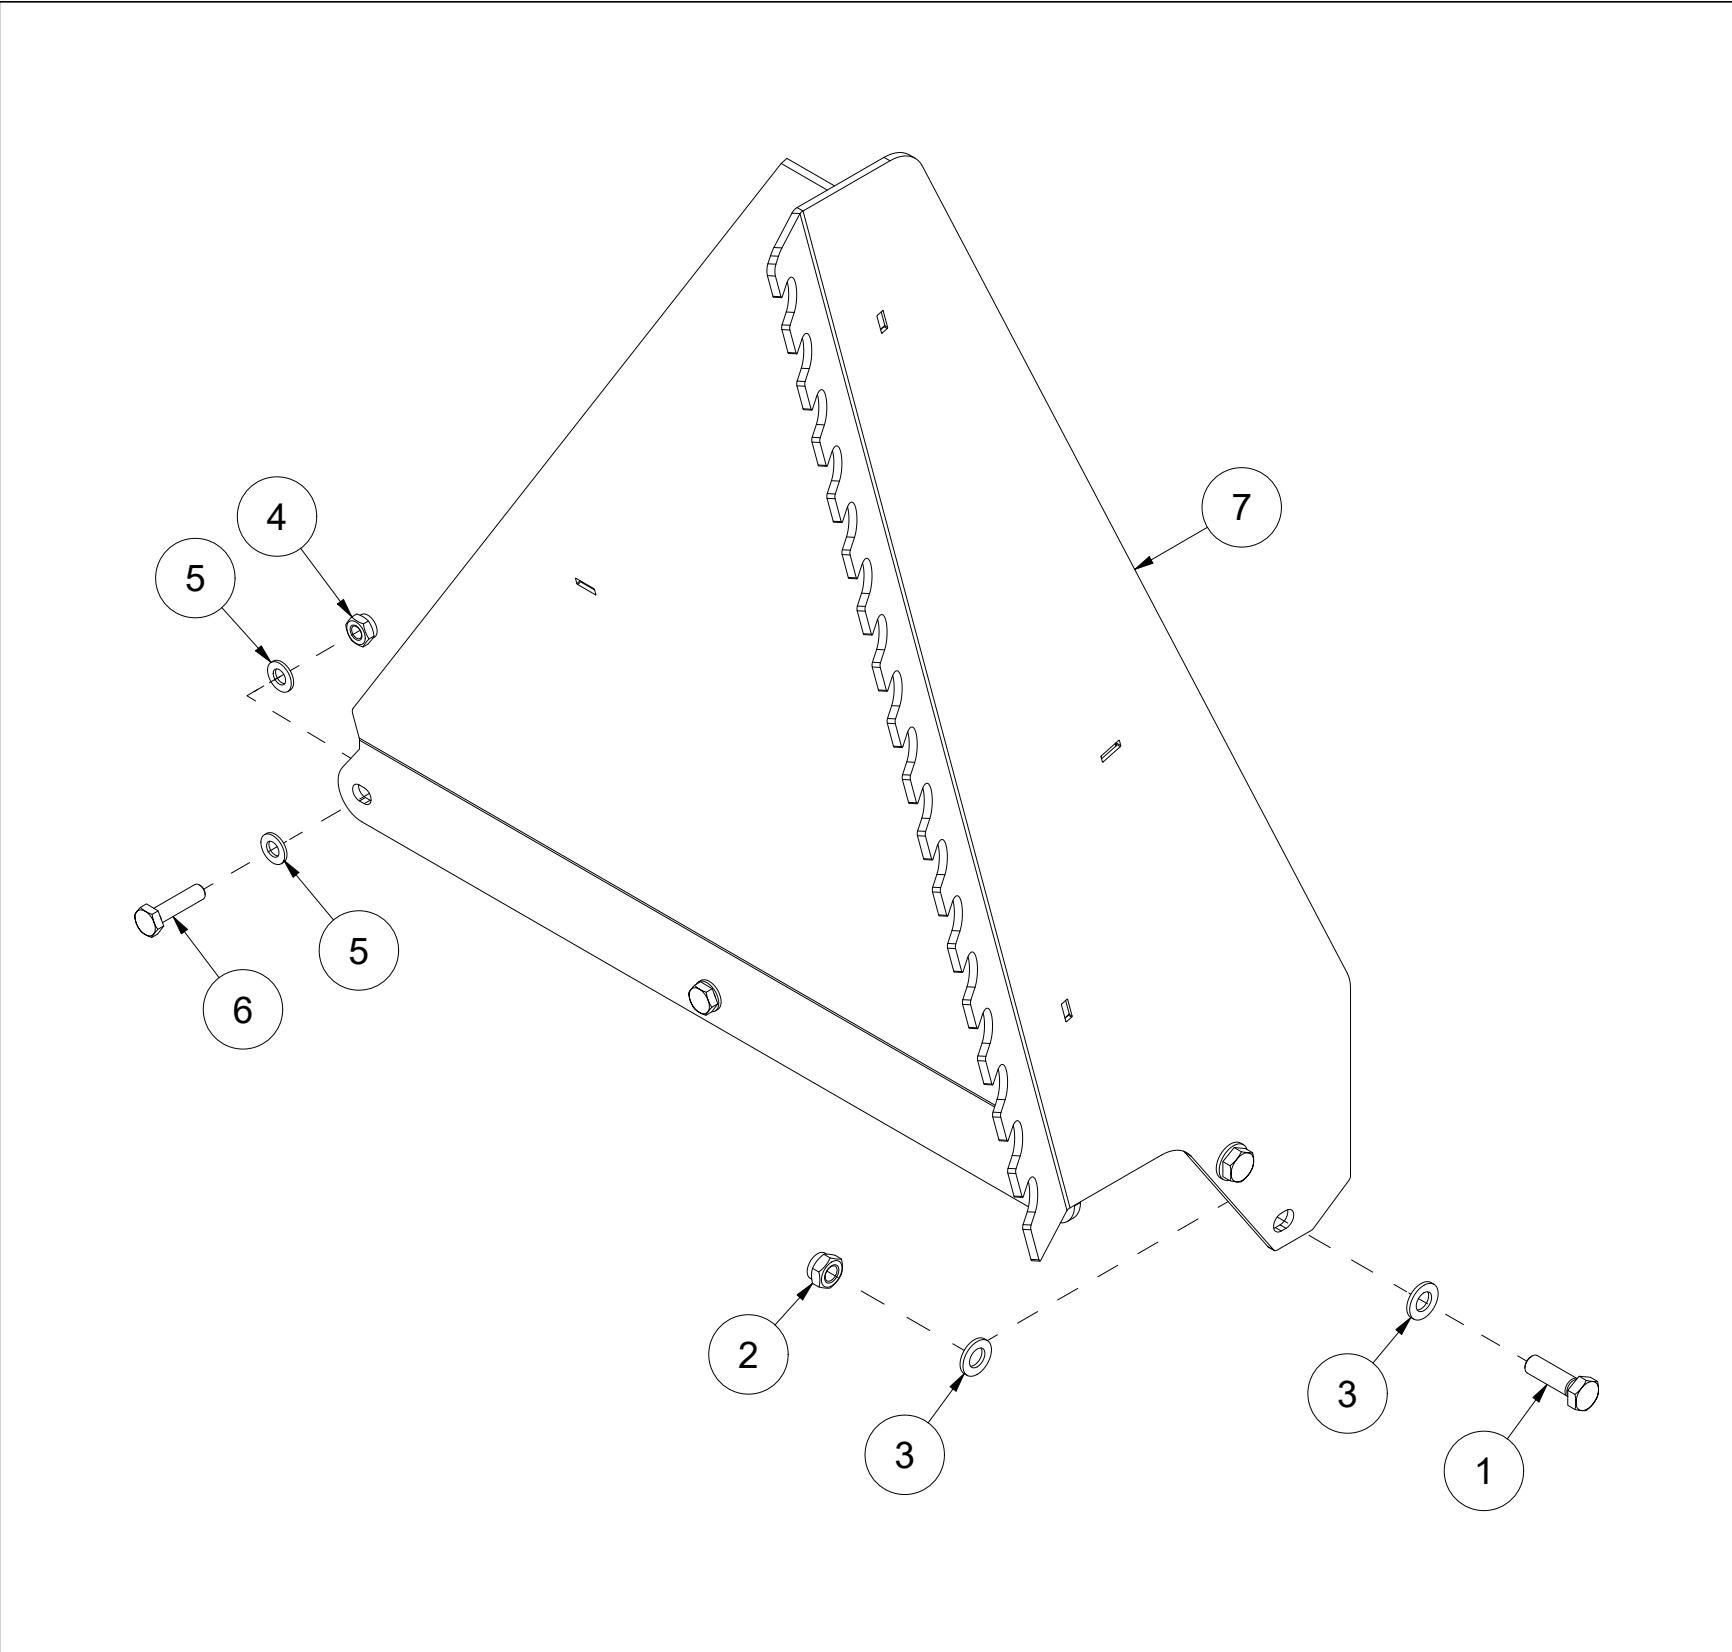

015 Upper left side extension TFP250

Pos	Qty	Article no	Designation
1	2	2422352	Hexagon screw M12x40 EIZn 8.8 DIN 933
2	2	2483611	Locking nut M12 EIZn DIN 985
3	4	2531069	Washer M12 EIZn DIN 125
4	3	2483610	Locking nut M10 EIZn DIN 985
5	6	2531060	Washer M10 EIZn DIN 125
6	3	2422303	Hexagon screw M10x40 EIZn 8.8 DIN 931
7	1	25311042	Upper left side extension