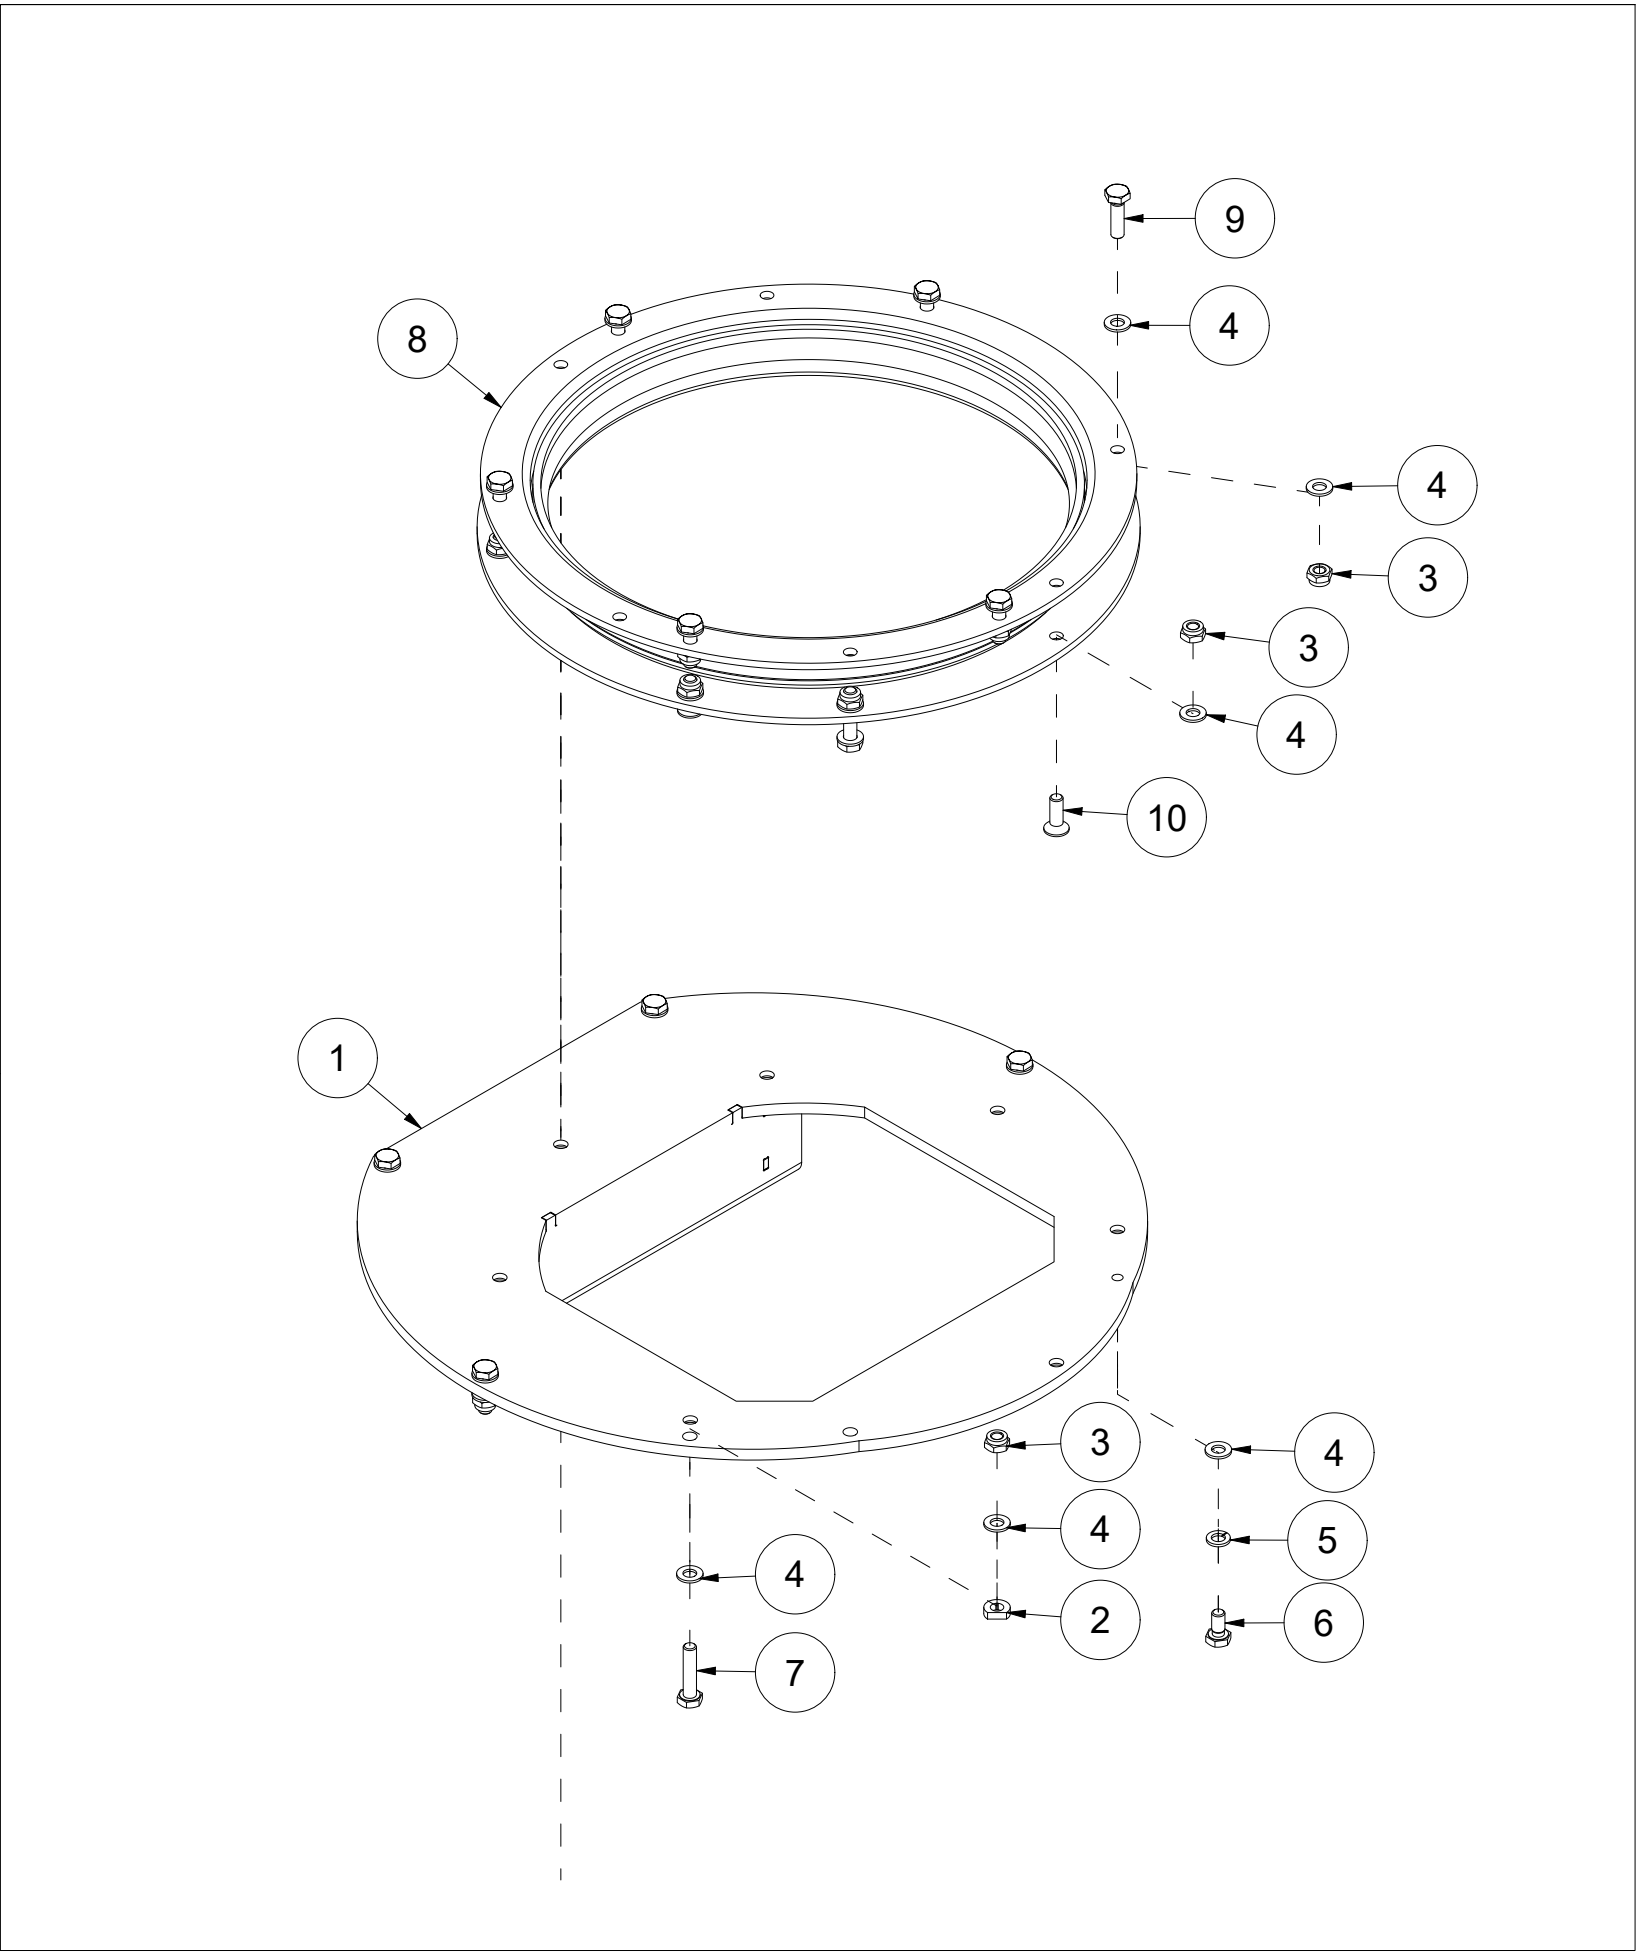

018 Control plate in spout TFP250

Pos	Qty	Article no	Designation
1	1	25311093	Spout control plate
2	2	2483610	Locking nut M10 EIZn DIN 985
3	2	2531060	Washer M10 EIZn DIN 125
4	2	2344331	Locking screw M10x30 EIZn 8.8 DIN 603
5	2	41311075	Washer Ø12,2/30x6

020 Trigger springs TFP250

Pos	Qty	Article no	Designation
1	4	25201073	Tightening screw
2	8	2531078	Washer M16 ElZn DIN 125
3	8	2481613	Hexagon nut M16 ElZn DIN 934
4	2	2551730	Drawbar bolt cat. 2 Ø28x95
5	6	2556142	Linch pin Ø10x40
6	2	25311132	Internal trigger spring
7	2	25311133	External trigger spring
8	4	2551732	Drawbar bolt cat. 2 Ø28x134
9	2	25311148	Fastening
10	4	25211036	Spring for a trigger springs

021 Triangle coupling TFP250

Pos	Qty	Article no	Designation
1	1	26101010	Triangle coupling
2	1	2556142	Linch pin Ø10x40
3	1	2526326	Top strut bolt cat. 2 Ø25,4x103

022 HMV quick coupling TFP250

Pos	Qty	Article no	Designation
1	1		HMV quick coupling

024 Adapter plate for 80 cm spout

Pos	Qty	Article no	Designation
1	1	12531136	Adapted from 90 to 80 spout
2	1	12531137	Washer Ø11/20 with straight edge
3	21	2483610	Locking nut M10 EIZn DIN 985
4	36	2531060	Washer M10 EIZn DIN 125
5	1	2534060	Spring washer M10 EIZn DIN 127
6	1	2422295	Hexagon screw M10x20 EIZn 8.8 DIN 933
7	2	2422305	Hexagon screw M10x45 EIZn 8.8 DIN 931
8	1	25111036	Ball bearing ring Ø500
9	12	2422301	Hexagon screw M10x35 EIZn 8.8 DIN 933
10	7	2472299	Unbrako countersunk head screw M10x30 EIZn DIN 7991