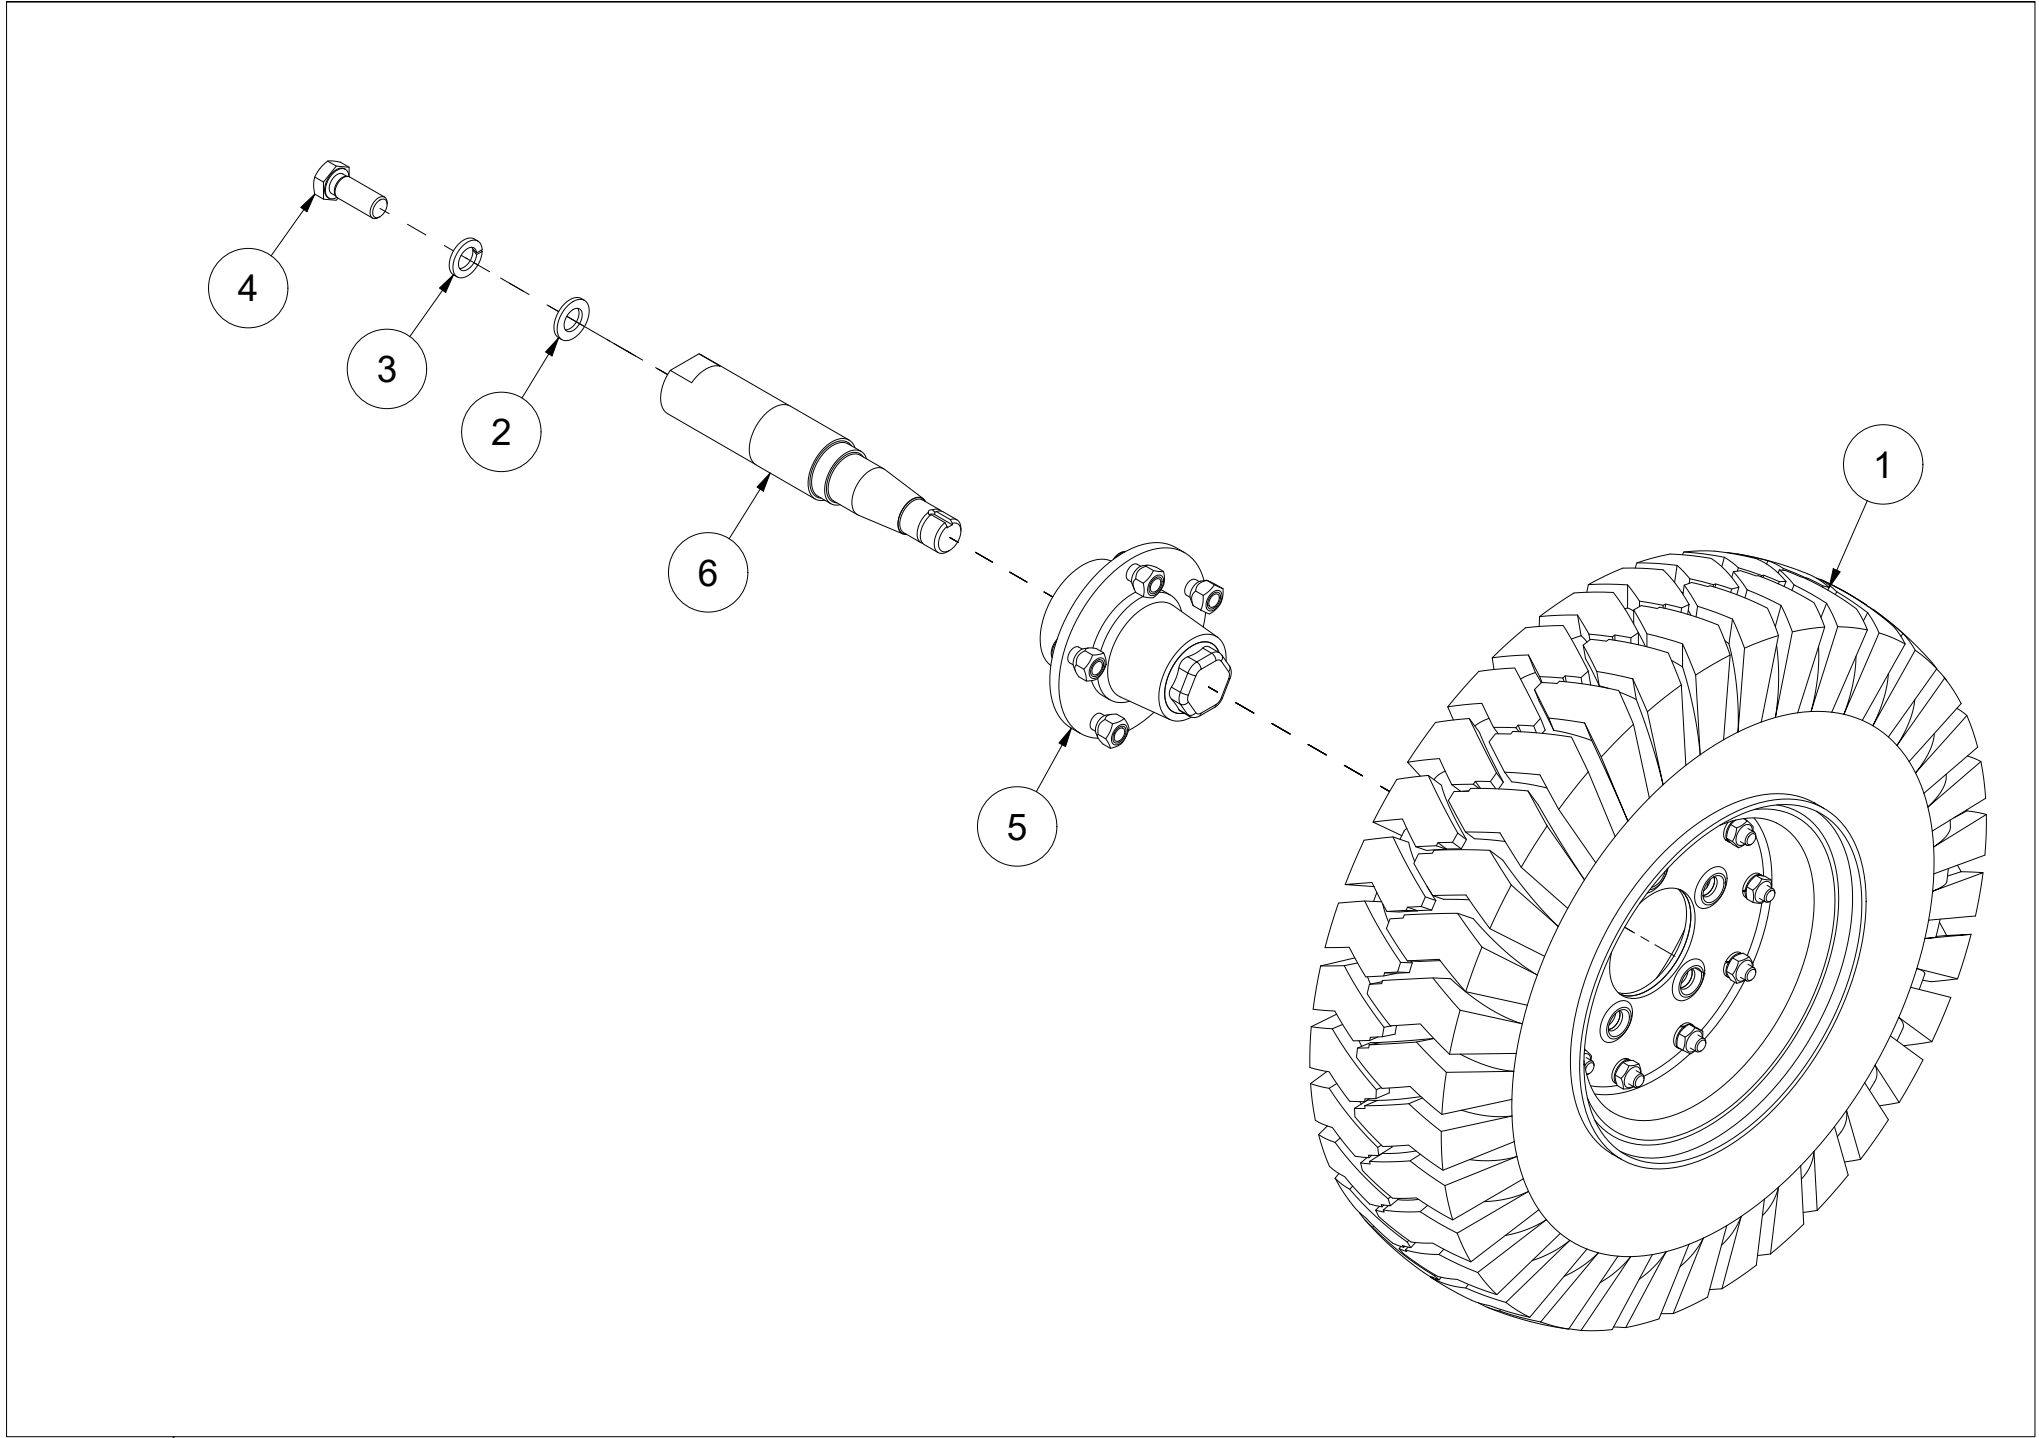

008 Support wheel TFP250

Pos	Qty	Article no	Designation
1	2	2941520	Wheel 6.00x9 10L Compl. w/rim
2	2	2531078	Washer M16 ElZn DIN 125
3	2	2534078	Spring washer M16 ElZn DIN 127
4	2	2422489	Hexagon screw M16x40 ElZn 8.8 DIN 933
5	2	2941621	Hub no. 21 without shaft pin
6	2	25211033	Axle pin for wheels