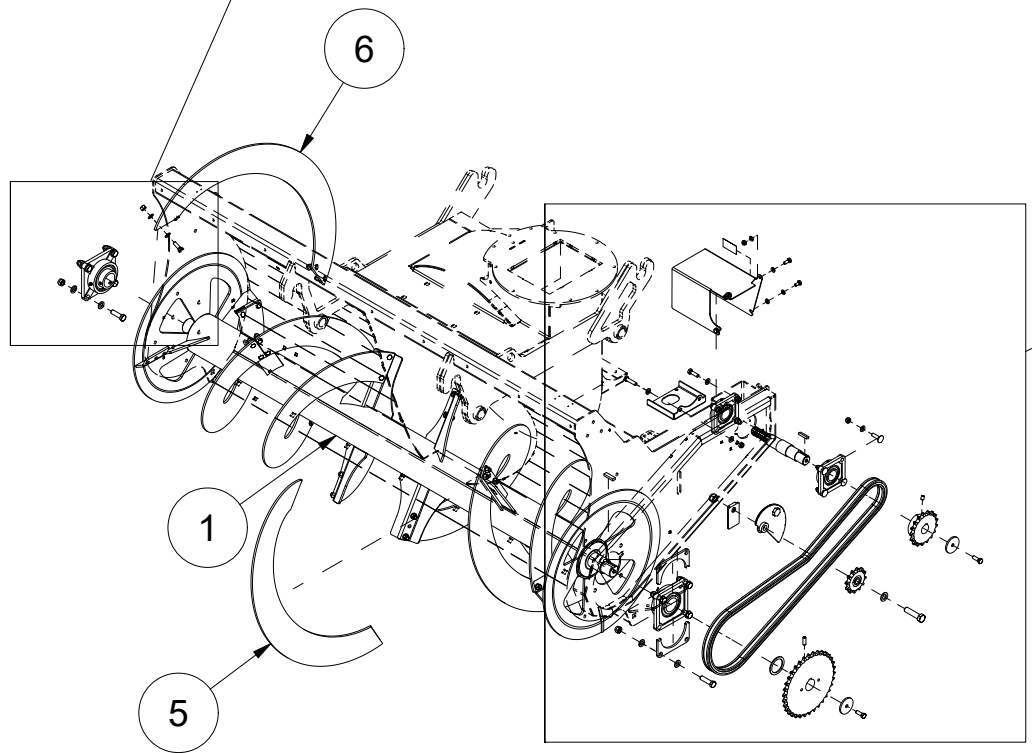

002 Feeding screw TFP250

Pos	Qty	Article no	Designation
1	1	25311002	Feeding screw TF250
2	32	2489611	Hexagon nut mechanical lock M12 EIZn DIN 980
3	76	2531069	Washer M12 EIZn DIN 125
4	34	2423350	Hexagon screw M12x35 EIZn 10.9 DIN 933
5	4	25311064	Left screw element
6	4	25311066	Right screw element
7	2	2954177	Flange bearing UCF 212 60mm
8	16	2531078	Washer M16 EIZn DIN 125
9	4	2422494	Hexagon screw M16x55 EIZn 8.8 DIN 931
10	8	2483613	Locking nut M16 EIZn DIN 985
11	2	25311011	Plate
12	4	2422495	Hexagon screw M16x60 EIZn 8.8 DIN 931
13	1	25311068	Chain wheel 1" Z34 Ø50
14	1	2473350	Threaded hollow pin M12x35 St DIN 916
15	1	25311050	Shaft
16	1	25221081	Chain wheel 1" Z17 Ø40
17	2	2954174	Flange bearing UCF 209 45mm
18	1	2473340	Threaded hollow pin M12x16 St DIN 916
19	4	2344354	Locking screw M12x45 EIZn 8.8 DIN 603
20	1	25311055	Cover
21	1	25311082	Nut lock
22	1	2483615	Locking nut M20 EIZn DIN 985
23	1	2531086	Washer M20 EIZn DIN 125
24	1	2954120	Chain tensioner wheel 1" 12 t
25	1	2422581	Hexagon screw M20x80 EIZn 8.8 DIN 931
26	1	25311090	Chain tensioner
27	1	2963128	Roller chain 1" 91 links
28	1	25311051	Cover
29	2	2422295	Hexagon screw M10x20 EIZn 8.8 DIN 933
30	2	2483610	Locking nut M10 EIZn DIN 985
31	2	2534060	Spring washer M10 EIZn DIN 127
32	6	2531060	Washer M10 EIZn DIN 125
33	2	2422297	Hexagon screw M10x25 EIZn 8.8 DIN 933
34	1	2935039	Adhesive label 75x40 Lubricating oil
35	2	41311061	Washer ø12,5/70x6
36	8	2483611	Locking nut M12 EIZn DIN 985
37	1	25311122	Skims 3mm
38	2	2422352	Hexagon screw M12x40 EIZn 8.8 DIN 933
39	2	2422356	Hexagon screw M12x50 EIZn 8.8 DIN 931
40	1	2115174	Straight Cotter 14x9 L50 St DIN 6885B
41	1	2115159	Straight Cotter 12x8 L45 St DIN 6885B