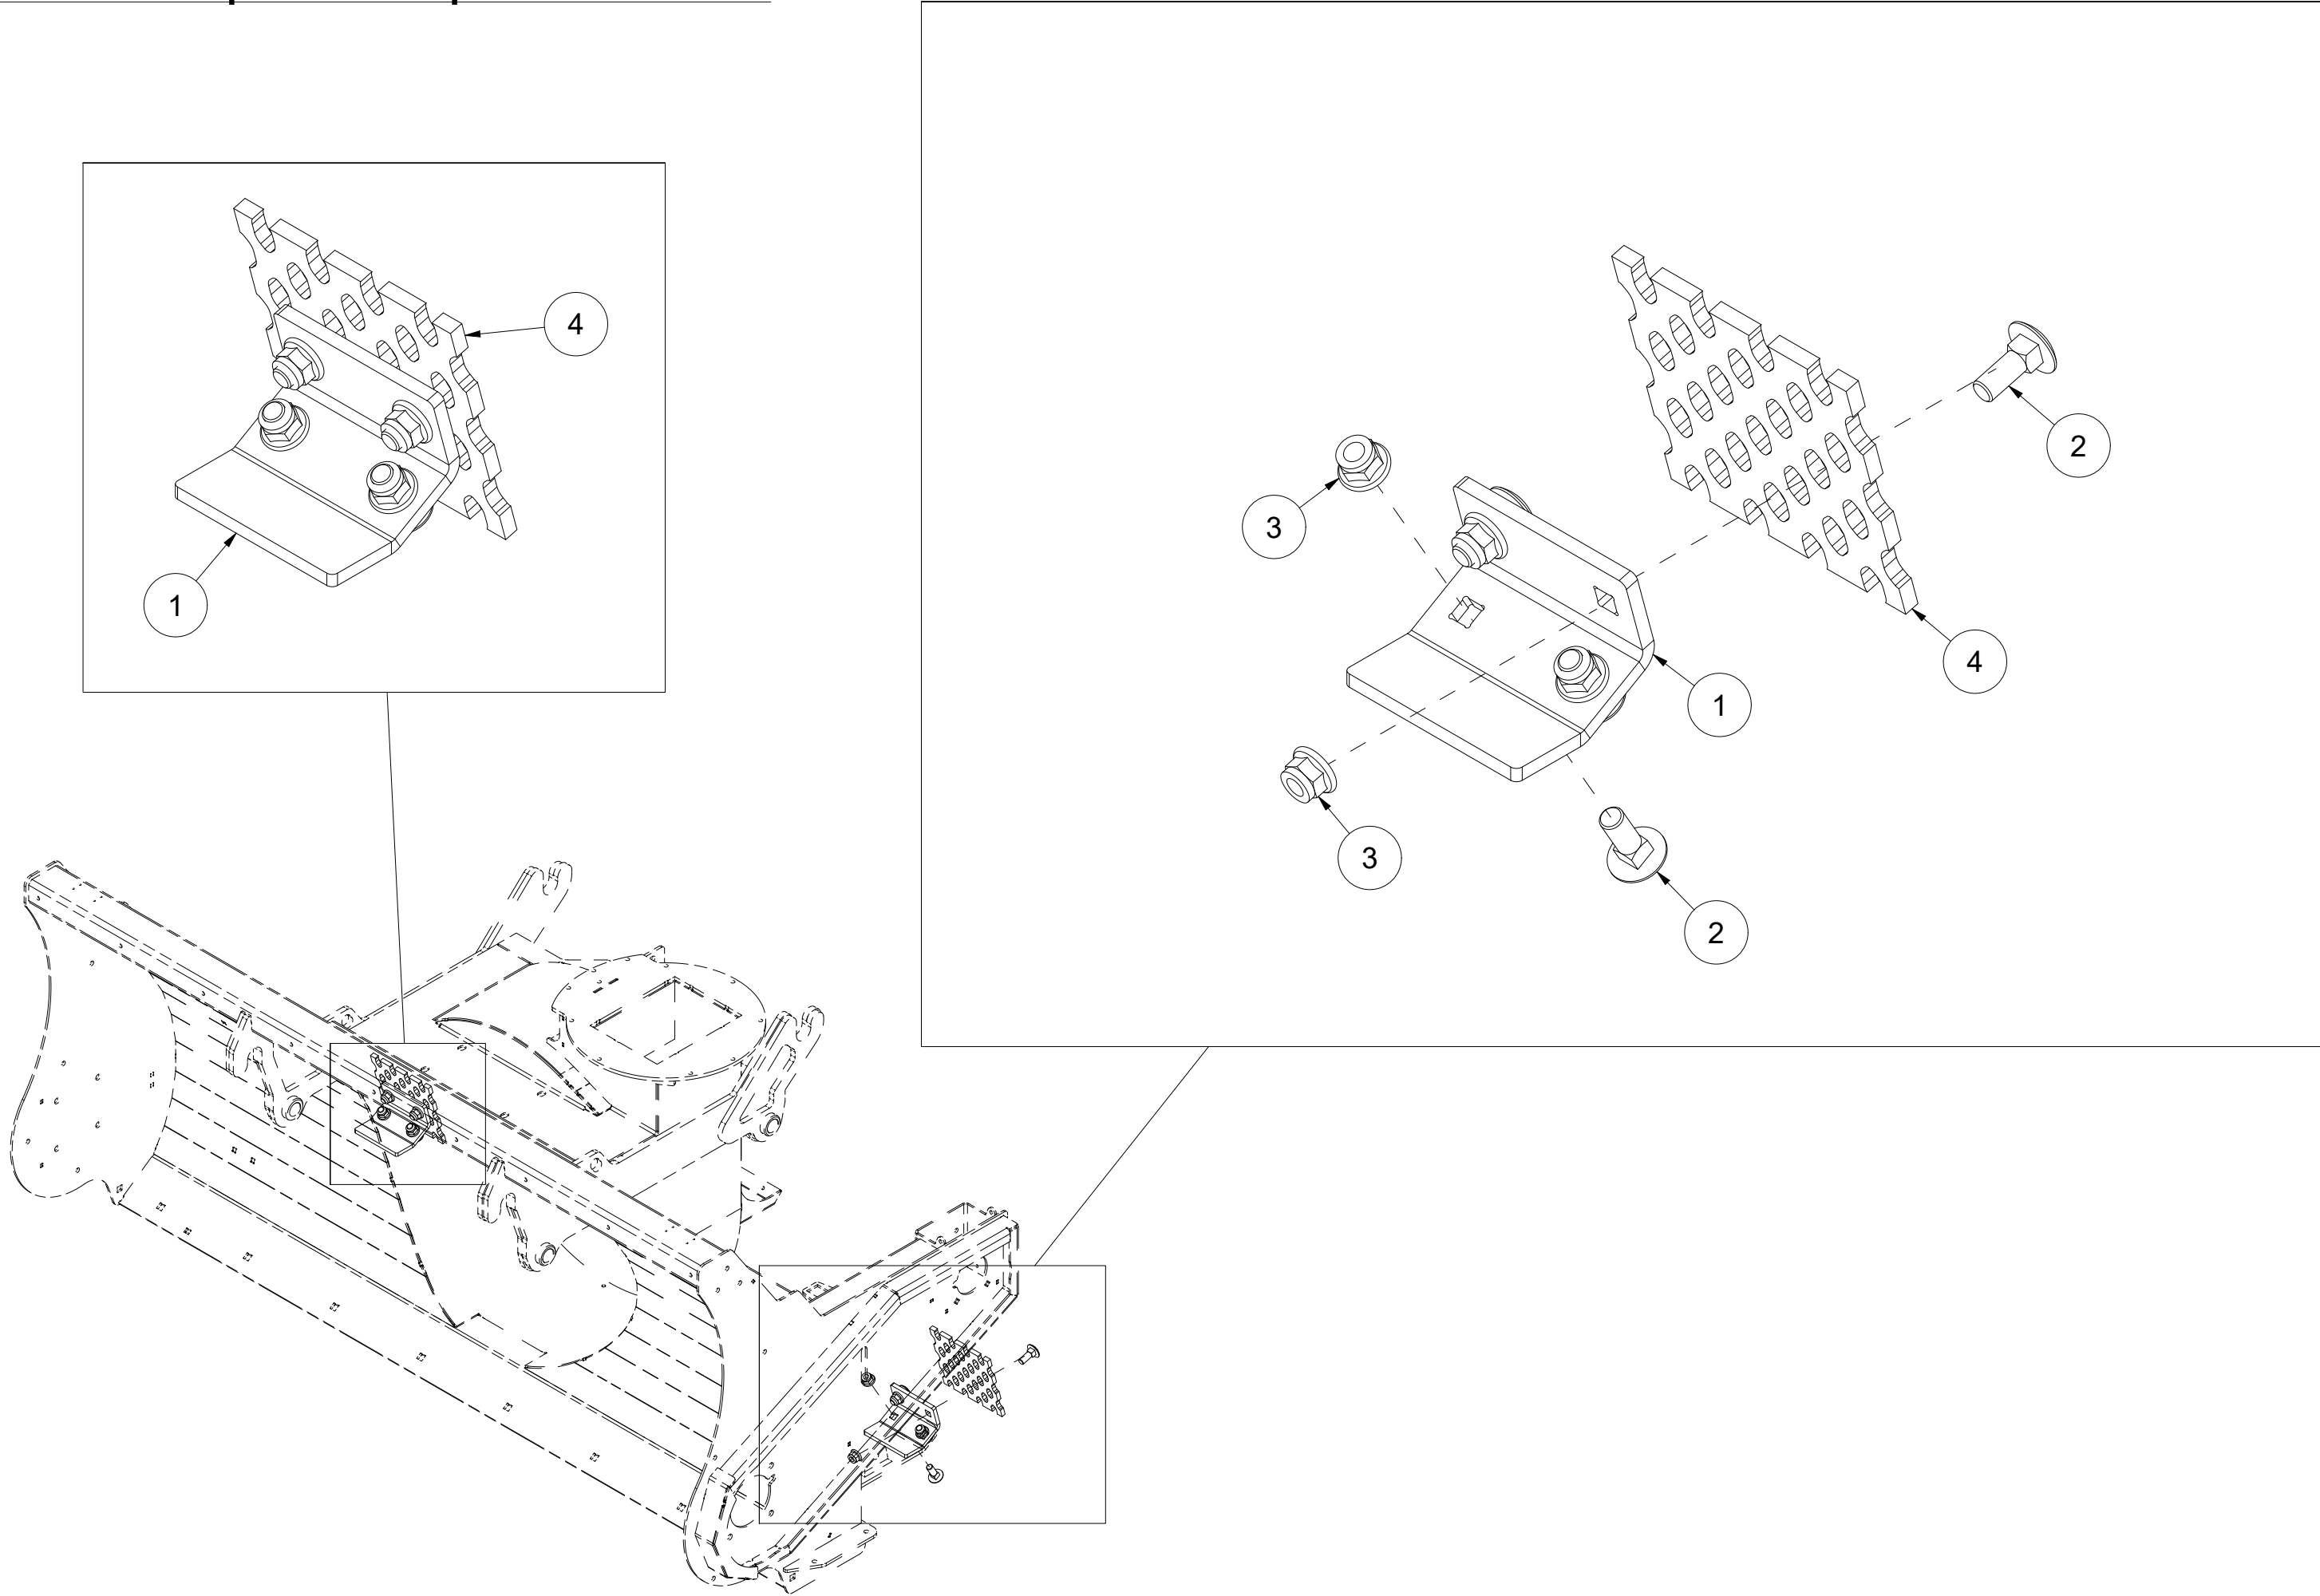

010 Ice scraper skid pad TFP250

Pos	Qty	Article no	Designation
1	2	25301074	Ice scraper bracket
2	8	2344491	Locking screw M16x45 ElZn 8.8 DIN 603
3	8	2489175	Locking nut with flange M16 ElZn DIN 6926
4	2	25301102	Ice scraper 11x200x203